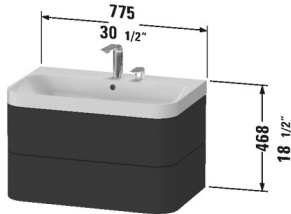

**Happy D.2 Plus Furniture washbasin c-shaped with vanity wall-mounted # HP4347 E/N/O**

| < 30 1/2" Inch > |

Furniture washbasin c-shaped with vanity wall-mounted	Dimension	Weight	Order number
2 drawers, upper drawer including cut-out for siphon and siphon cover, furniture washbasin Happy D.2 Plus included, with overflow, with faucet deck, ceramic covered push-open waste included, space-saving siphon included			
<b>Colors</b>			
M22 White High Gloss (Decor) M36 White Satin Matte (Lacquer) M39 Nordic White Satin Matte (Lacquer) M60 Taupe Satin Matte (Lacquer) M69 Brushed Walnut (Real wood veneer) M71 Mediterranean Oak (Real wood veneer) M75 Linen (Decor) M80 Graphite Super Matte M92 Stone Gray Satin Matte (Lacquer) M97 Light Blue Satin Matte (Lacquer) M98 Night Blue Satin Matte (Lacquer)			
<b>Variant</b>			
	30 1/2" x 19 1/4" Inch		HP4347 E/N/O
<b>Infobox</b>			
This product is only available in the combination with the ceramic series Happy D.2 Plus and the furniture series Happy D.2 Plus, The vanity unit is permanently bonded to the washbasin and delivered together as one unit, Washbasin not available with WonderGliss, Ceramic is additionally mounted to the wall, Hanger bolts for installation are not included in the delivery, please follow mounting instruction, Description of furniture washbasin c-shaped on page XXX, Required specification for ordering:			

*All drawings contain the necessary measurements which are subject to standard tolerances. They are stated in inch & mm and are non-binding. Exact measurements, in particular for customized installation scenarios, can only be taken from the finished ceramic piece.*