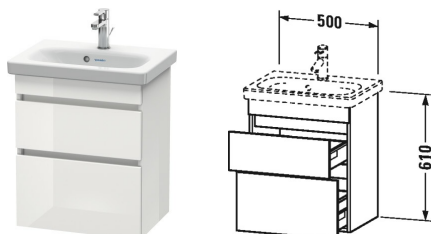

**DuraStyle Vanity unit wall-mounted Compact # DS6403**

| &lt; 19 5/8" Inch &gt; |

Vanity unit wall-mounted Compact	Dimension	Weight	Order number
2 drawers, upper drawer including cut-out for siphon and siphon cover, for DuraStyle # 233755			
<b>Colors</b>			
M07 Concrete Gray Matte (Decor) M09 Light Blue Matte (Decor) M16 Black Oak M18 White Matte M21 Walnut Dark (Decor) M22 White High Gloss (Decor) M30 Natural Oak M31 Pine Silver (Decor) M35 Oak Terra M43 Basalt Matte (Decor) M49 Graphite Matt (Decor) M51 Pine Terra (Decor) M52 European Oak (Decor) M53 Chestnut Dark (Decor) M75 Linen (Decor) M79 Natural Walnut (Decor) M91 Taupe Matte (Decor)			
<b>Variant</b>			
	19 5/8" x 14 1/2" Inch		DS6403
<b>Infobox</b>			
Furniture available Bi-Color. Body limited to 18-White Matte or 43-Basalt Matte. Front available in all color options, Dividing system optional for self-install # UV 9955, Required specification for ordering:, - Front color, - Body color			
<b>Suitable products</b>			
Dividing system self-install dividing system including lid, Black Diamond, for vanity unit, 4 1/2" x 10 5/8" Inch	4 1/2" x 10 5/8" Inch		UV9955
Furniture washbasin Compact with overflow, with faucet deck, underside fully glazed, wall-mounted, hardware included, 21 5/8" x 15 3/4" Inch	21 5/8" x 15 3/4" Inch		233755

All drawings contain the necessary measurements which are subject to standard tolerances. They are stated in inch & mm and are non-binding. Exact measurements, in particular for customized installation scenarios, can only be taken from the finished ceramic piece.