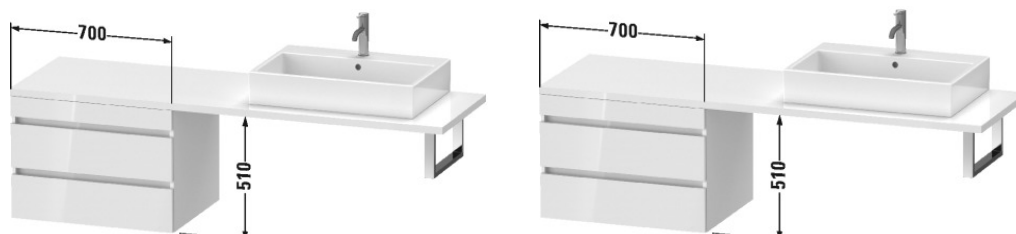

DuraStyle Low cabinet for console # DS5359

| < 700 mm > |

Low cabinet for console	Dimension	Weight	Order number
2 drawers			
Colors			
M07 Concrete Grey Matt Decor M16 Black Oak M18 White Matt Decor M21 Walnut Dark Decor M22 White High Gloss Decor M30 Natural Oak M35 Oak Terra M43 Basalt Matt Decor M49 Graphite Matt Decor M53 Chestnut Dark Decor M75 Linen Decor M79 Natural Walnut Decor M91 Taupe Matt Decor			
Variant			
	700 x 548 mm		DS5359
Infobox			
Furniture available Bi-Colour. Body limited to 18-White Matt or 43- Basalt Matt. Front available in all colour options., Console not included in delivery, please order separately, Please keep 20 mm space to the wall for niche application, Dividing system optional, lay-in component # UV 9846, Please specify when ordering: - Front colour - Body colour			
Suitable products			
Dividing system Individual and retrofittable dividing system with cover, Black diamond, for vanity unit for console and low cabinet for console, 115 x 370 mm	115 x 370 mm		UV9846