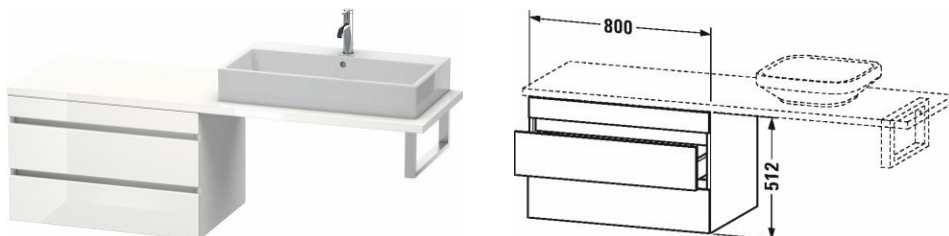

DuraStyle Low cabinet for console # DS5339

|< 800 mm >|

Low cabinet for console	Dimension	Weight	Order number
2 drawers			
Colors			
M07 Concrete Grey Matt Decor M16 Black Oak M18 White Matt Decor M21 Walnut Dark Decor M22 White High Gloss Decor M30 Natural Oak M35 Oak Terra M43 Basalt Matt Decor M49 Graphite Matt Decor M53 Chestnut Dark Decor M75 Linen Decor M79 Natural Walnut Decor M91 Taupe Matt Decor			
Variant			
	800 x 548 mm		DS5339
Infobox			
Furniture available Bi-Colour. Body limited to 18-White Matt or 43- Basalt Matt. Front available in all colour options., Console not included in delivery, please order separately, Please keep 20 mm space to the wall for niche application, Dividing system optional, lay-in component # UV 9846, Please specify when ordering: - Front colour - Body colour			
Suitable products			
Dividing system Individual and retrofittable dividing system with cover, Black diamond, for vanity unit for console and low cabinet for console, 115 x 370 mm	115 x 370 mm		UV9846

All drawings contain the necessary measurements which are subject to standard tolerances. They are stated in mm and are non-binding. Exact measurements, in particular for customised installation scenarios, can only be taken from the finished piece.