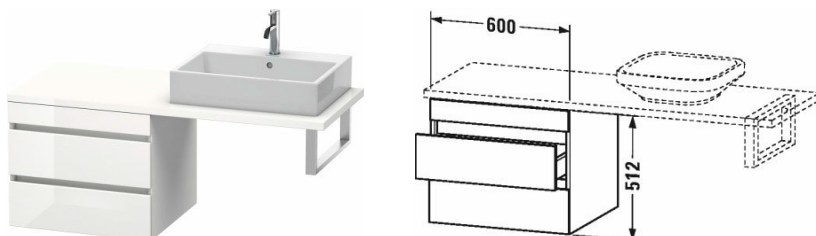

DuraStyle Low cabinet for console # DS5338

|< 600 mm >|

Low cabinet for console	Dimension	Weight	Order number
2 drawers			
Colors			
M07 Concrete Grey Matt Decor M16 Black Oak M18 White Matt Decor M21 Walnut Dark Decor M22 White High Gloss Decor M30 Natural Oak M35 Oak Terra M43 Basalt Matt Decor M49 Graphite Matt Decor M53 Chestnut Dark Decor M75 Linen Decor M79 Natural Walnut Decor M91 Taupe Matt Decor			
Variant			
	600 x 548 mm		DS5338
Infobox			
Furniture available Bi-Colour. Body limited to 18-White Matt or 43- Basalt Matt. Front available in all colour options., # DS 5338 ist als Lagerartikel erhältlich: 52- Europäische Eiche, 79- Nussbaum Natur, 22 - Weiß Hochglanz .Es gilt der aktuelle Standard Stock Listenpreis von Duravit Tunesien, Console not included in delivery, please order separately, Please keep 20 mm space to the wall for niche application, Dividing system optional, lay-in component # UV 9846, Please specify when ordering: - Front colour - Body colour			
Suitable products			
Dividing system Individual and retrofittable dividing system with cover, Black diamond, for vanity unit for console and low cabinet for console, 115 x 370 mm	115 x 370 mm		UV9846