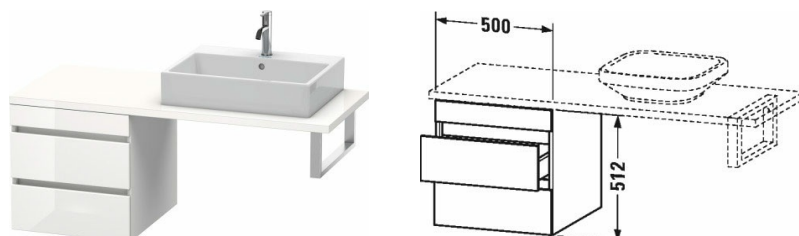

DuraStyle Low cabinet for console # DS5337

|< 500 mm >|

Low cabinet for console	Dimension	Weight	Order number
2 drawers			
Colors			
M07 Concrete Grey Matt Decor M16 Black Oak M18 White Matt Decor M21 Walnut Dark Decor M22 White High Gloss Decor M30 Natural Oak M35 Oak Terra M43 Basalt Matt Decor M49 Graphite Matt Decor M53 Chestnut Dark Decor M75 Linen Decor M79 Natural Walnut Decor M91 Taupe Matt Decor			
Variant			
	500 x 548 mm		DS5337
Infobox			
Furniture available Bi-Colour. Body limited to 18-White Matt or 43- Basalt Matt. Front available in all colour options., Console not included in delivery, please order separately, Please keep 20 mm space to the wall for niche application, Dividing system optional, lay-in component # UV 9846, Please specify when ordering: - Front colour - Body colour			
Suitable products			
Dividing system Individual and retrofittable dividing system with cover, Black diamond, for vanity unit for console and low cabinet for console, 115 x 370 mm	115 x 370 mm		UV9846