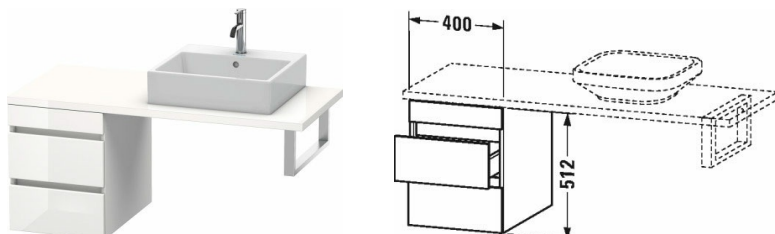

**DuraStyle Low cabinet for console # DS5336**

|&lt; 400 mm &gt;|

Low cabinet for console	Dimension	Weight	Order number
2 drawers			
<b>Colors</b>			
M07 Concrete Grey Matt Decor M16 Black Oak M18 White Matt Decor M21 Walnut Dark Decor M22 White High Gloss Decor M30 Natural Oak M35 Oak Terra M43 Basalt Matt Decor M49 Graphite Matt Decor M53 Chestnut Dark Decor M75 Linen Decor M79 Natural Walnut Decor M91 Taupe Matt Decor			
<b>Variant</b>			
	400 x 548 mm		DS5336
<b>Infobox</b>			
Furniture available Bi-Colour. Body limited to 18-White Matt or 43- Basalt Matt. Front available in all colour options., Console not included in delivery, please order separately, Please keep 20 mm space to the wall for niche application, Dividing system optional, lay-in component # UV 9846, Please specify when ordering: - Front colour - Body colour			
<b>Suitable products</b>			
Dividing system Individual and retrofittable dividing system with cover, Black diamond, for vanity unit for console and low cabinet for console, 115 x 370 mm	115 x 370 mm		UV9846

All drawings contain the necessary measurements which are subject to standard tolerances. They are stated in mm and are non-binding. Exact measurements, in particular for customised installation scenarios, can only be taken from the finished piece.