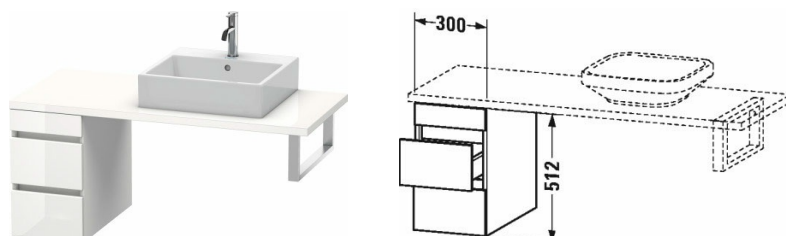

DuraStyle Low cabinet for console # DS5335

|< 300 mm >|

Low cabinet for console	Dimension	Weight	Order number
2 drawers			
Colors			
M07 Concrete Grey Matt Decor M16 Black Oak M18 White Matt Decor M21 Walnut Dark Decor M22 White High Gloss Decor M30 Natural Oak M35 Oak Terra M43 Basalt Matt Decor M49 Graphite Matt Decor M53 Chestnut Dark Decor M75 Linen Decor M79 Natural Walnut Decor M91 Taupe Matt Decor			
Variant			
	300 x 548 mm		DS5335
Infobox			
Furniture available Bi-Colour. Body limited to 18-White Matt or 43- Basalt Matt. Front available in all colour options., Console not included in delivery, please order separately, Please keep 20 mm space to the wall for niche application, Dividing system optional, lay-in component # UV 9846, Please specify when ordering: - Front colour - Body colour			
Suitable products			
Dividing system Individual and retrofittable dividing system with cover, Black diamond, for vanity unit for console and low cabinet for console, 115 x 370 mm	115 x 370 mm		UV9846

All drawings contain the necessary measurements which are subject to standard tolerances. They are stated in mm and are non-binding. Exact measurements, in particular for customised installation scenarios, can only be taken from the finished piece.