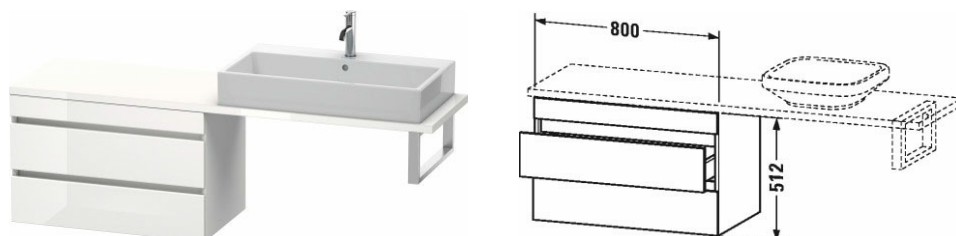

**DuraStyle Low cabinet for console compact # DS5329**

|&lt; 800 mm &gt;|

Low cabinet for console compact	Dimension	Weight	Order number
2 drawers			
<b>Colors</b>			
M07 Concrete Grey Matt Decor M16 Black Oak M18 White Matt Decor M21 Walnut Dark Decor M22 White High Gloss Decor M30 Natural Oak M35 Oak Terra M43 Basalt Matt Decor M49 Graphite Matt Decor M53 Chestnut Dark Decor M75 Linen Decor M79 Natural Walnut Decor M91 Taupe Matt Decor			
<b>Variant</b>			
	800 x 478 mm		DS5329
<b>Infobox</b>			
Furniture available Bi-Colour. Body limited to 18-White Matt or 43- Basalt Matt. Front available in all colour options., Console not included in delivery, please order separately, Please keep 20 mm space to the wall for niche application, Please specify when ordering: - Front colour - Body colour, Dividing system optional, lay-in component # UV 9846			
<b>Suitable products</b>			
Dividing system Individual and retrofittable dividing system with cover, Black diamond, for vanity unit for console and low cabinet for console, 115 x 370 mm	115 x 370 mm		UV9846

All drawings contain the necessary measurements which are subject to standard tolerances. They are stated in mm and are non-binding. Exact measurements, in particular for customised installation scenarios, can only be taken from the finished piece.