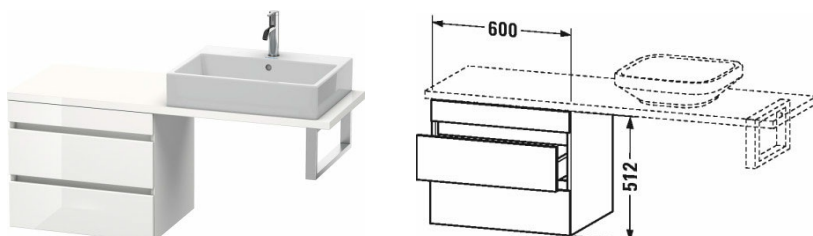

DuraStyle Low cabinet for console compact # DS5328

|< 600 mm >|

Low cabinet for console compact	Dimension	Weight	Order number
2 drawers			
Colors			
M07 Concrete Grey Matt Decor M16 Black Oak M18 White Matt Decor M21 Walnut Dark Decor M22 White High Gloss Decor M30 Natural Oak M35 Oak Terra M43 Basalt Matt Decor M49 Graphite Matt Decor M53 Chestnut Dark Decor M75 Linen Decor M79 Natural Walnut Decor M91 Taupe Matt Decor			
Variant			
	600 x 478 mm		DS5328
Infobox			
Furniture available Bi-Colour. Body limited to 18-White Matt or 43- Basalt Matt. Front available in all colour options., Console not included in delivery, please order separately, Please keep 20 mm space to the wall for niche application, Dividing system optional, lay-in component # UV 9846, Please specify when ordering: - Front colour - Body colour			
Suitable products			
Dividing system Individual and retrofittable dividing system with cover, Black diamond, for vanity unit for console and low cabinet for console, 115 x 370 mm	115 x 370 mm		UV9846