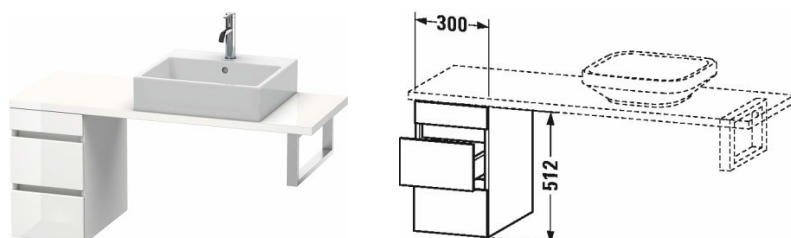

**DuraStyle Low cabinet for console compact # DS5325**

|&lt; 300 mm &gt;|

Low cabinet for console compact	Dimension	Weight	Order number
2 drawers			
<b>Colors</b>			
M07 Concrete Grey Matt Decor M16 Black Oak M18 White Matt Decor M21 Walnut Dark Decor M22 White High Gloss Decor M30 Natural Oak M35 Oak Terra M43 Basalt Matt Decor M49 Graphite Matt Decor M53 Chestnut Dark Decor M75 Linen Decor M79 Natural Walnut Decor M91 Taupe Matt Decor			
<b>Variant</b>			
	300 x 478 mm		DS5325
<b>Infobox</b>			
Furniture available Bi-Colour. Body limited to 18-White Matt or 43- Basalt Matt. Front available in all colour options., Console not included in delivery, please order separately, Please keep 20 mm space to the wall for niche application, Dividing system optional, lay-in component # UV 9846, Please specify when ordering: - Front colour - Body colour			
<b>Suitable products</b>			
Dividing system Individual and retrofittable dividing system with cover, Black diamond, for vanity unit for console and low cabinet for console, 115 x 370 mm	115 x 370 mm		UV9846