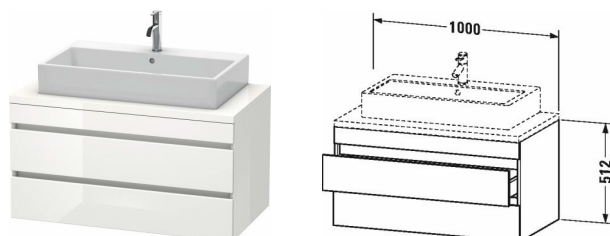

**DuraStyle Vanity unit for console # DS5319**

|&lt; 1000 mm &gt;|

Vanity unit for console	Dimension	Weight	Order number
2 drawers, upper drawer including cut-out for siphon and siphon cover			
<b>Colors</b>			
M07 Concrete Grey Matt Decor M16 Black Oak M18 White Matt Decor M21 Walnut Dark Decor M22 White High Gloss Decor M30 Natural Oak M35 Oak Terra M43 Basalt Matt Decor M49 Graphite Matt Decor M53 Chestnut Dark Decor M75 Linen Decor M79 Natural Walnut Decor M91 Taupe Matt Decor			
<b>Variant</b>			
	1000 x 548 mm		DS5319
<b>Infobox</b>			
Space saving siphon # 005076 is recommended, Furniture available Bi-Colour. Body limited to 18-White Matt or 43- Basalt Matt. Front available in all colour options., Console not included in delivery, please order separately, Please keep 20 mm space to the wall for niche application, Dividing system optional, lay-in component # UV 9846, Please specify when ordering: - Front colour - Body colour, - Model-no. ceramic, please see page xxx			
<b>Suitable products</b>			
Dividing system Individual and retrofittable dividing system with cover, Black diamond, for vanity unit for console and low cabinet for console, 115 x 370 mm	115 x 370 mm		UV9846
Space saving siphon 31,75 mm, 1 1/4" mm	1 1/4" mm		005076
Washbowl ground, without overflow, without tap platform, fixings included, cUPC® listed*, 580 x 415 mm	580 x 415 mm		031758
Vanity basin countertop basin, without overflow, without tap platform, fixings included, cUPC® listed*, 580 x 415 mm	580 x 415 mm		031758
Above counter basin ground, without overflow, with tap platform, fixings included, 500 x 500 mm	500 x 500 mm		032050
Washbowl with overflow, without tap platform, overflow clip chrome included, fixings included, cUPC® listed*, 420 x 420 mm	420 x 420 mm		033342
Washbowl with overflow, without tap platform, overflow clip chrome included, fixings included, cUPC® listed*, 550 x 420 mm	550 x 420 mm		033452