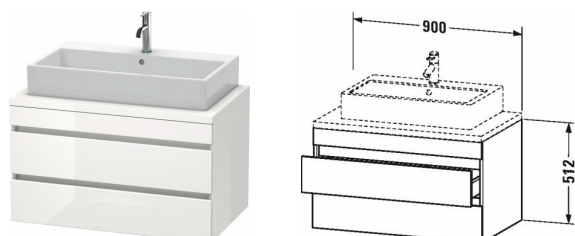

DuraStyle Vanity unit for console # DS5318

|< 900 mm >|

Vanity unit for console	Dimension	Weight	Order number
2 drawers, upper drawer including cut-out for siphon and siphon cover			
Colors			
M07 Concrete Grey Matt Decor M16 Black Oak M18 White Matt Decor M21 Walnut Dark Decor M22 White High Gloss Decor M30 Natural Oak M35 Oak Terra M43 Basalt Matt Decor M49 Graphite Matt Decor M53 Chestnut Dark Decor M75 Linen Decor M79 Natural Walnut Decor M91 Taupe Matt Decor			
Variant			
	900 x 548 mm		DS5318
Infobox			
Space saving siphon # 005076 is recommended, Furniture available Bi-Colour. Body limited to 18-White Matt or 43- Basalt Matt. Front available in all colour options., Console not included in delivery, please order separately, Please keep 20 mm space to the wall for niche application, Dividing system optional, lay-in component # UV 9846, Please specify when ordering: - Front colour - Body colour, - Model-no. ceramic, please see page xxx			
Suitable products			
Dividing system Individual and retrofittable dividing system with cover, Black diamond, for vanity unit for console and low cabinet for console, 115 x 370 mm	115 x 370 mm		UV9846
Space saving siphon 31,75 mm, 1 1/4" mm	1 1/4" mm		005076
Washbowl ground, without overflow, without tap platform, fixings included, cUPC® listed*, 580 x 415 mm	580 x 415 mm		031758
Vanity basin countertop basin, without overflow, without tap platform, fixings included, cUPC® listed*, 580 x 415 mm	580 x 415 mm		031758
Above counter basin ground, without overflow, with tap platform, fixings included, 500 x 500 mm	500 x 500 mm		032050
Washbowl with overflow, without tap platform, overflow clip chrome included, fixings included, cUPC® listed*, 420 x 420 mm	420 x 420 mm		033342
Washbowl with overflow, without tap platform, overflow clip chrome included, fixings included, cUPC® listed*, 550 x 420 mm	550 x 420 mm		033452