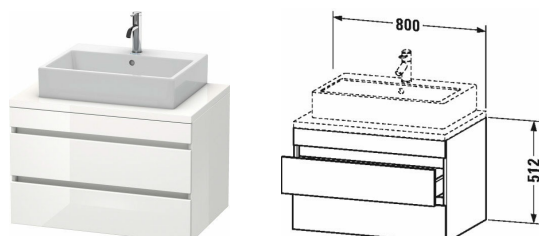

DuraStyle Vanity unit for console # DS5317

|< 800 mm >|

Vanity unit for console	Dimension	Weight	Order number
2 drawers, upper drawer including cut-out for siphon and siphon cover			
Colors			
M07 Concrete Grey Matt Decor M16 Black Oak M18 White Matt Decor M21 Walnut Dark Decor M22 White High Gloss Decor M30 Natural Oak M35 Oak Terra M43 Basalt Matt Decor M49 Graphite Matt Decor M53 Chestnut Dark Decor M75 Linen Decor M79 Natural Walnut Decor M91 Taupe Matt Decor			
Variant			
	800 x 548 mm		DS5317
Infobox			
Space saving siphon # 005076 is recommended, Furniture available Bi-Colour. Body limited to 18-White Matt or 43- Basalt Matt. Front available in all colour options., Console not included in delivery, please order separately, Please keep 20 mm space to the wall for niche application, Dividing system optional, lay-in component # UV 9846, Please specify when ordering: - Front colour - Body colour, - Model-no. ceramic, please see page xxx			
Suitable products			
Dividing system Individual and retrofittable dividing system with cover, Black diamond, for vanity unit for console and low cabinet for console, 115 x 370 mm	115 x 370 mm		UV9846
Space saving siphon 31,75 mm, 1 1/4" mm	1 1/4" mm		005076
Washbowl ground, without overflow, without tap platform, fixings included, cUPC® listed*, 580 x 415 mm	580 x 415 mm		031758
Vanity basin countertop basin, without overflow, without tap platform, fixings included, cUPC® listed*, 580 x 415 mm	580 x 415 mm		031758
Above counter basin ground, without overflow, with tap platform, fixings included, 500 x 500 mm	500 x 500 mm		032050
Washbowl with overflow, without tap platform, overflow clip chrome included, fixings included, cUPC® listed*, 420 x 420 mm	420 x 420 mm		033342
Washbowl with overflow, without tap platform, overflow clip chrome included, fixings included, cUPC® listed*, 550 x 420 mm	550 x 420 mm		033452