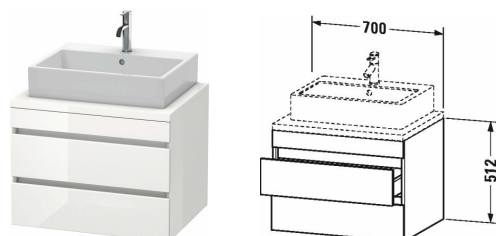

DuraStyle Vanity unit for console # DS5316

| < 700 mm > |

Vanity unit for console	Dimension	Weight	Order number
2 drawers, upper drawer including cut-out for siphon and siphon cover			
Colors			
M07 Concrete Grey Matt Decor M16 Black Oak M18 White Matt Decor M21 Walnut Dark Decor M22 White High Gloss Decor M30 Natural Oak M35 Oak Terra M43 Basalt Matt Decor M49 Graphite Matt Decor M53 Chestnut Dark Decor M75 Linen Decor M79 Natural Walnut Decor M91 Taupe Matt Decor			
Variant			
	700 x 548 mm		DS5316
Infobox			
Space saving siphon # 005076 is recommended, Furniture available Bi-Colour. Body limited to 18-White Matt or 43- Basalt Matt. Front available in all colour options., Console not included in delivery, please order separately, Please keep 20 mm space to the wall for niche application, Dividing system optional, lay-in component # UV 9846, Please specify when ordering: - Front colour - Body colour, - Model-no. ceramic, please see page xxx			
Suitable products			
Dividing system Individual and retrofittable dividing system with cover, Black diamond, for vanity unit for console and low cabinet for console, 115 x 370 mm	115 x 370 mm		UV9846
Space saving siphon 31,75 mm, 1 1/4" mm	1 1/4" mm		005076
Washbowl ground, without overflow, without tap platform, fixings included, cUPC® listed*, 580 x 415 mm	580 x 415 mm		031758
Vanity basin countertop basin, without overflow, without tap platform, fixings included, cUPC® listed*, 580 x 415 mm	580 x 415 mm		031758
Above counter basin ground, without overflow, with tap platform, fixings included, 500 x 500 mm	500 x 500 mm		032050
Washbowl with overflow, without tap platform, overflow clip chrome included, fixings included, cUPC® listed*, 420 x 420 mm	420 x 420 mm		033342
Washbowl with overflow, without tap platform, overflow clip chrome included, fixings included, cUPC® listed*, 550 x 420 mm	550 x 420 mm		033452