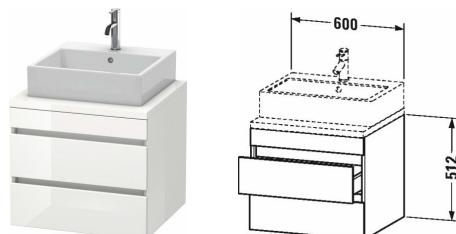

DuraStyle Vanity unit for console # DS5315

|< 600 mm >|

Vanity unit for console	Dimension	Weight	Order number
2 drawers, upper drawer including cut-out for siphon and siphon cover			
Colors			
M07 Concrete Grey Matt Decor M16 Black Oak M18 White Matt Decor M21 Walnut Dark Decor M22 White High Gloss Decor M30 Natural Oak M35 Oak Terra M43 Basalt Matt Decor M49 Graphite Matt Decor M53 Chestnut Dark Decor M75 Linen Decor M79 Natural Walnut Decor M91 Taupe Matt Decor			
Variant			
	600 x 548 mm		DS5315
Infobox			
Space saving siphon # 005076 is recommended, Furniture available Bi-Colour. Body limited to 18-White Matt or 43- Basalt Matt. Front available in all colour options., Console not included in delivery, please order separately, Please keep 20 mm space to the wall for niche application, Dividing system optional, lay-in component # UV 9846, Please specify when ordering: - Front colour - Body colour, - Model-no. ceramic, please see page xxx			
Suitable products			
Dividing system Individual and retrofittable dividing system with cover, Black diamond, for vanity unit for console and low cabinet for console, 115 x 370 mm	115 x 370 mm		UV9846
Space saving siphon 31,75 mm, 1 1/4" mm	1 1/4" mm		005076
Above counter basin ground, without overflow, with tap platform, fixings included, 500 x 500 mm	500 x 500 mm		032050
Washbowl with overflow, without tap platform, overflow clip chrome included, fixings included, cUPC® listed*, 420 x 420 mm	420 x 420 mm		033342
Washbowl with overflow, without tap platform, overflow clip chrome included, fixings included, cUPC® listed*, 550 x 420 mm	550 x 420 mm		033452
Washbowl with overflow, without tap platform, overflow clip chrome included, fixings included, cUPC® listed*, Ø 420 mm	Ø 420 mm		032542
Washbowl without tap platform, without overflow, 400 x 360 mm	400 x 360 mm		232840