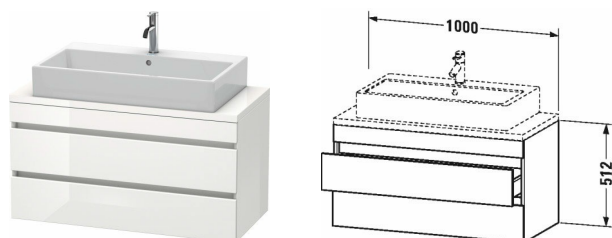

**DuraStyle Vanity unit for console compact # DS5309**

| &lt; 1000 mm &gt; |

Vanity unit for console compact	Dimension	Weight	Order number
2 drawers, upper drawer including cut-out for siphon and siphon cover			
<b>Colors</b>			
M07 Concrete Grey Matt Decor M16 Black Oak M18 White Matt Decor M21 Walnut Dark Decor M22 White High Gloss Decor M30 Natural Oak M35 Oak Terra M43 Basalt Matt Decor M49 Graphite Matt Decor M53 Chestnut Dark Decor M75 Linen Decor M79 Natural Walnut Decor M91 Taupe Matt Decor			
<b>Variant</b>			
	1000 x 478 mm		DS5309
<b>Infobox</b>			
Space saving siphon # 005076 is recommended, Furniture available Bi-Colour. Body limited to 18-White Matt or 43- Basalt Matt. Front available in all colour options., Console not included in delivery, please order separately, Please keep 20 mm space to the wall for niche application, Dividing system optional, lay-in component # UV 9846, Please specify when ordering: - Front colour - Body colour, - Model-no. ceramic, please see page xxx			
<b>Suitable products</b>			
Dividing system Individual and retrofittable dividing system with cover, Black diamond, for vanity unit for console and low cabinet for console, 115 x 370 mm	115 x 370 mm		UV9846
Space saving siphon 31,75 mm, 1 1/4" mm	1 1/4" mm		005076
Washbowl ground, without overflow, without tap platform, fixings included, fixings included, cUPC® listed*, 580 x 415 mm	580 x 415 mm		031758
Vanity basin countertop basin, without overflow, without tap platform, fixings included, cUPC® listed*, 580 x 415 mm	580 x 415 mm		031758
Washbasin asymmetric ground without overflow, with tap platform, bowl on right side, ceramic covered slotted waste included, fixings included, wall-mounted, wall-mounted, 800 x 470 mm	800 x 470 mm		234980
Washbasin asymmetric ground without overflow, with tap platform, bowl on left side, ceramic covered slotted waste included, fixings included, wall-mounted, wall-mounted, cUPC® listed*, 800 x 470 mm	800 x 470 mm		234880