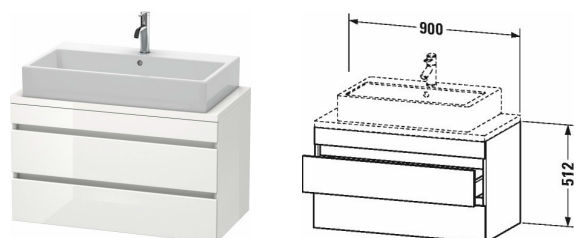

DuraStyle Vanity unit for console compact # DS5308

| < 900 mm > |

| Vanity unit for console compact | Dimension | Weight | Order number |
|--|--------------|--------|--------------|
| 2 drawers, upper drawer including cut-out for siphon and siphon cover | | | |
| Colors | | | |
| M07 Concrete Grey Matt Decor M16 Black Oak M18 White Matt Decor M21 Walnut Dark Decor M22 White High Gloss Decor M30 Natural Oak M35 Oak Terra M43 Basalt Matt Decor M49 Graphite Matt Decor M53 Chestnut Dark Decor M75 Linen Decor M79 Natural Walnut Decor M91 Taupe Matt Decor | | | |
| Variant | | | |
| | 900 x 478 mm | | DS5308 |
| Infobox | | | |
| Space saving siphon # 005076 is recommended, Furniture available Bi-Colour. Body limited to 18-White Matt or 43- Basalt Matt. Front available in all colour options., Console not included in delivery, please order separately, Please keep 20 mm space to the wall for niche application, Dividing system optional, lay-in component # UV 9846, Please specify when ordering: - Front colour - Body colour, - Model-no. ceramic, please see page xxx | | | |
| Suitable products | | | |
| Dividing system Individual and retrofittable dividing system with cover, Black diamond, for vanity unit for console and low cabinet for console, 115 x 370 mm | 115 x 370 mm | | UV9846 |
| Space saving siphon 31,75 mm, 1 1/4" mm | 1 1/4" mm | | 005076 |
| Washbowl ground, without overflow, without tap platform, fixings included, fixings included, cUPC® listed*, 580 x 415 mm | 580 x 415 mm | | 031758 |
| Vanity basin countertop basin, without overflow, without tap platform, fixings included, cUPC® listed*, 580 x 415 mm | 580 x 415 mm | | 031758 |
| Washbowl with overflow, without tap platform, overflow clip chrome included, cUPC® listed*, Ø 330 mm | Ø 330 mm | | 040833 |
| Washbasin asymmetric ground without overflow, with tap platform, bowl on right side, ceramic covered slotted waste included, fixings included, wall-mounted, wall-mounted, 800 x 470 mm | 800 x 470 mm | | 234980 |