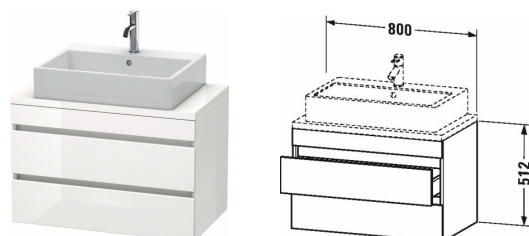

DuraStyle Vanity unit for console compact # DS5307

| < 800 mm > |

Vanity unit for console compact	Dimension	Weight	Order number
2 drawers, upper drawer including cut-out for siphon and siphon cover			
Colors			
M07 Concrete Grey Matt Decor M16 Black Oak M18 White Matt Decor M21 Walnut Dark Decor M22 White High Gloss Decor M30 Natural Oak M35 Oak Terra M43 Basalt Matt Decor M49 Graphite Matt Decor M53 Chestnut Dark Decor M75 Linen Decor M79 Natural Walnut Decor M91 Taupe Matt Decor			
Variant			
	800 x 478 mm		DS5307
Infobox			
Space saving siphon # 005076 is recommended, Furniture available Bi-Colour. Body limited to 18-White Matt or 43- Basalt Matt. Front available in all colour options., Console not included in delivery, please order separately, Please keep 20 mm space to the wall for niche application, Dividing system optional, lay-in component # UV 9846, Please specify when ordering: - Front colour - Body colour, - Model-no. ceramic, please see page xxx			
Suitable products			
Dividing system Individual and retrofittable dividing system with cover, Black diamond, for vanity unit for console and low cabinet for console, 115 x 370 mm	115 x 370 mm		UV9846
Space saving siphon 31,75 mm, 1 1/4" mm	1 1/4" mm		005076
Washbowl ground, without overflow, without tap platform, fixings included, fixings included, cUPC® listed*, 580 x 415 mm	580 x 415 mm		031758
Vanity basin countertop basin, without overflow, without tap platform, fixings included, cUPC® listed*, 580 x 415 mm	580 x 415 mm		031758
Washbasin asymmetric ground without overflow, with tap platform, bowl on right side, ceramic covered slotted waste included, fixings included, wall-mounted, wall-mounted, 800 x 470 mm	800 x 470 mm		234980
Washbasin asymmetric ground without overflow, with tap platform, bowl on left side, ceramic covered slotted waste included, fixings included, wall-mounted, wall-mounted, cUPC® listed*, 800 x 470 mm	800 x 470 mm		234880