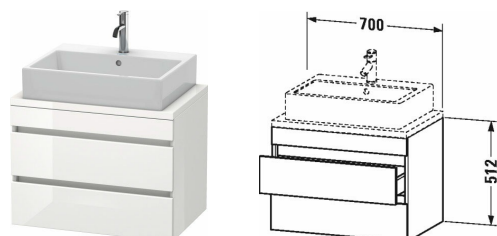

DuraStyle Vanity unit for console compact # DS5306

| < 700 mm > |

Vanity unit for console compact	Dimension	Weight	Order number
2 drawers, upper drawer including cut-out for siphon and siphon cover			
Colors			
M07 Concrete Grey Matt Decor M16 Black Oak M18 White Matt Decor M21 Walnut Dark Decor M22 White High Gloss Decor M30 Natural Oak M35 Oak Terra M43 Basalt Matt Decor M49 Graphite Matt Decor M53 Chestnut Dark Decor M75 Linen Decor M79 Natural Walnut Decor M91 Taupe Matt Decor			
Variant			
	700 x 478 mm		DS5306
Infobox			
Space saving siphon # 005076 is recommended, Furniture available Bi-Colour. Body limited to 18-White Matt or 43- Basalt Matt. Front available in all colour options., Console not included in delivery, please order separately, Please keep 20 mm space to the wall for niche application, Dividing system optional, lay-in component # UV 9846, Please specify when ordering: - Front colour - Body colour, - Model-no. ceramic, please see page xxx			
Suitable products			
Dividing system Individual and retrofittable dividing system with cover, Black diamond, for vanity unit for console and low cabinet for console, 115 x 370 mm	115 x 370 mm		UV9846
Space saving siphon 31,75 mm, 1 1/4" mm	1 1/4" mm		005076
Washbowl ground, without overflow, without tap platform, fixings included, fixings included, cUPC® listed*, 580 x 415 mm	580 x 415 mm		031758
Vanity basin countertop basin, without overflow, without tap platform, fixings included, cUPC® listed*, 580 x 415 mm	580 x 415 mm		031758
Washbasin asymmetric ground without overflow, with tap platform, bowl on right side, ceramic covered slotted waste included, fixings included, wall-mounted, wall-mounted, 800 x 470 mm	800 x 470 mm		234980
Washbasin asymmetric ground without overflow, with tap platform, bowl on left side, ceramic covered slotted waste included, fixings included, wall-mounted, wall-mounted, cUPC® listed*, 800 x 470 mm	800 x 470 mm		234880