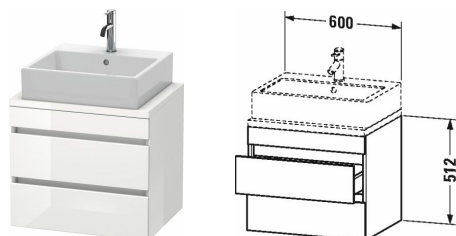

DuraStyle Vanity unit for console compact # DS5305

| < 600 mm > |

Vanity unit for console compact	Dimension	Weight	Order number
2 drawers, upper drawer including cut-out for siphon and siphon cover			
Colors			
M07 Concrete Grey Matt Decor M16 Black Oak M18 White Matt Decor M21 Walnut Dark Decor M22 White High Gloss Decor M30 Natural Oak M35 Oak Terra M43 Basalt Matt Decor M49 Graphite Matt Decor M53 Chestnut Dark Decor M75 Linen Decor M79 Natural Walnut Decor M91 Taupe Matt Decor			
Variant			
	600 x 478 mm		DS5305
Infobox			
Space saving siphon # 005076 is recommended, Furniture available Bi-Colour. Body limited to 18-White Matt or 43- Basalt Matt. Front available in all colour options., Console not included in delivery, please order separately, Please keep 20 mm space to the wall for niche application, Dividing system optional, lay-in component # UV 9846, Please specify when ordering: - Front colour - Body colour, - Model-no. ceramic, please see page xxx			
Suitable products			
Dividing system Individual and retrofittable dividing system with cover, Black diamond, for vanity unit for console and low cabinet for console, 115 x 370 mm	115 x 370 mm		UV9846
Space saving siphon 31,75 mm, 1 1/4" mm	1 1/4" mm		005076
Washbasin ground with tap platform, fixings included, 700 x 470 mm	700 x 470 mm		235070
Handrinse basin ground with overflow, with tap platform, fixings included, wall-mounted, cUPC® listed*, 450 x 350 mm	450 x 350 mm		072445
Washbasin ground with tap platform, fixings included, wall-mounted, cUPC® listed*, 500 x 470 mm	500 x 470 mm		235050
Washbasin ground with tap platform, fixings included, wall-mounted, cUPC® listed*, 600 x 470 mm	600 x 470 mm		235060
Washbasin ground with tap platform, fixings included, wall-mounted, 800 x 470 mm	800 x 470 mm		235080