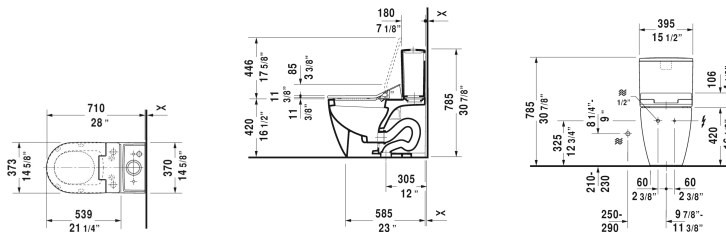

**ME by Starck Toilet kit # D4203100**

| &lt; 15 3/8" Inch &gt; |

Toilet kit	Dimension	Weight	Order number
Toilet bowl for SensoWash®, Tank & SensoWash® Starck shower-toilet seat			
<b>Colors</b>			
00 White			
<b>Variant</b>			
	15 3/8" x 28" Inch	141.7 lb	D4203100
<b>Suitable products</b>			
Two-piece toilet for SensoWash® (without tank), syphonic, 12" rough-in, vertical outlet, only in combination with SensoWash, connecting elements for SensoWash with concealed connections included, cUPC® listed*, 14 1/8" x 28" Inch	14 1/8" x 28" Inch		217151
Tank for bottom left supply, 15 3/8" x 7 1/8" Inch	15 3/8" x 7 1/8" Inch		093820
SensoWash® Slim shower-toilet seat for ME by Starck, Starck 2, Starck 3 and Darling New* Rear-, Lady- and Comfortwash, with slow close, night light, remote control included, locking function via remote control, self-cleaning wand, on / off-button, with concealed connections, automatic drainage in periods of prolonged disuse, 14 3/4" x 21 1/4" Inch	14 3/4" x 21 1/4" Inch		611000

All drawings contain the necessary measurements which are subject to standard tolerances. They are stated in inch & mm and are non-binding. Exact measurements, in particular for customized installation scenarios, can only be taken from the finished ceramic piece.