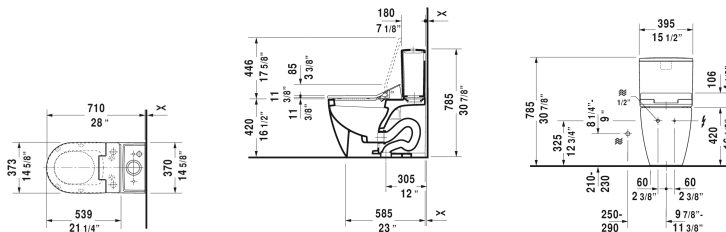

ME by Starck Toilet kit # D4203000

| < 15 3/8" Inch > |

Toilet kit	Dimension	Weight	Order number
Toilet bowl for SensoWash®, Tank & SensoWash® Starck shower-toilet seat			
Colors			
00 White			
Variant			
	15 3/8" x 28" Inch	141.7 lb	D4203000
Suitable products			
Two-piece toilet for SensoWash® (without tank), syphonic, 12" rough-in, vertical outlet, only in combination with SensoWash, connecting elements for SensoWash with concealed connections included, cUPC® listed*, 14 1/8" x 28" Inch	14 1/8" x 28" Inch		217151
Tank for bottom left supply, 15 3/8" x 7 1/8" Inch	15 3/8" x 7 1/8" Inch		093820
SensoWash® Slim shower-toilet seat for ME by Starck, Starck 2, Starck 3 and Darling New* Rear-, Lady- and Comfortwash, with slow close, night light, remote control included, locking function via remote control, self-cleaning wand, on / off-button, with concealed connections, automatic drainage in periods of prolonged disuse, 14 3/4" x 21 1/4" Inch	14 3/4" x 21 1/4" Inch		611000

All drawings contain the necessary measurements which are subject to standard tolerances. They are stated in inch & mm and are non-binding. Exact measurements, in particular for customized installation scenarios, can only be taken from the finished ceramic piece.