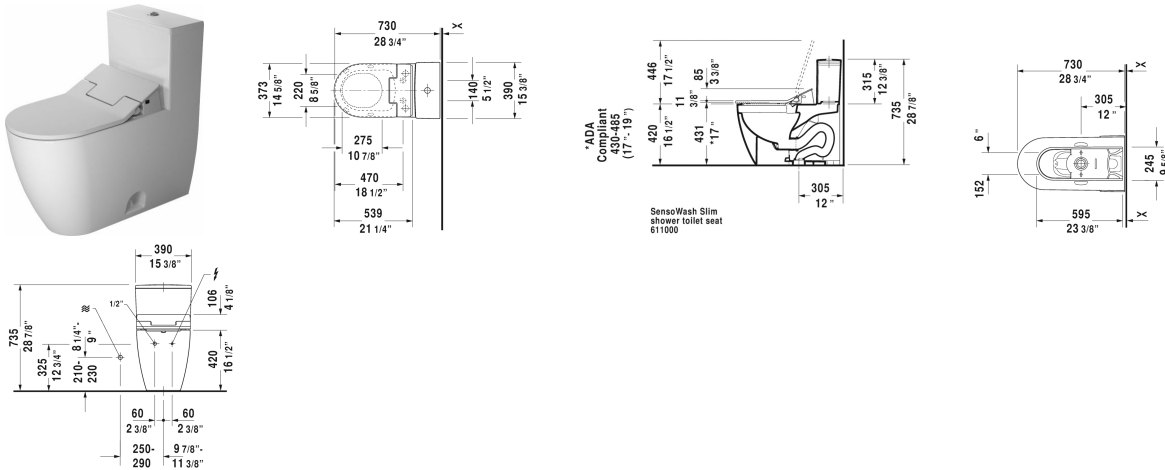

ME by Starck Toilet kit # D4202600

| < 14 3/4" Inch > |

Toilet kit	Dimension	Weight	Order number
One-Piece toilet for SensoWash® & SensoWash® Slim shower-toilet seat			
Colors			
00 White			
Variant			
	14 3/4" x 28 3/4" Inch	165.1 lb	D4202600
Suitable products			
SensoWash® Slim shower-toilet seat for ME by Starck, Starck 2, Starck 3 and Darling New* Rear-, Lady- and Comfortwash, with slow close, night light, remote control included, locking function via remote control, self-cleaning wand, on / off-button, with concealed connections, automatic drainage in periods of prolonged disuse, 14 3/4" x 21 1/4" Inch	14 3/4" x 21 1/4" Inch		611000
One-Piece toilet Duravit Rimless for SensoWash® rimless, connecting elements for SensoWash with concealed connections included, syphonic, 12" rough-in, only in combination with SensoWash, vertical outlet, cUPC® listed*, 14 1/8" x 28 3/4" Inch	14 1/8" x 28 3/4" Inch		217351

All drawings contain the necessary measurements which are subject to standard tolerances. They are stated in inch & mm and are non-binding. Exact measurements, in particular for customized installation scenarios, can only be taken from the finished ceramic piece.