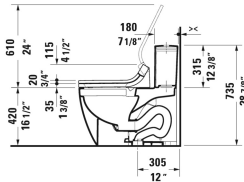

**ME by Starck Toilet kit # D4202400**

**< 14 5/8" Inch >**

Toilet kit	Dimension	Weight	Order number
One-Piece toilet for SensoWash® & SensoWash® Starck C shower-toilet seat			
<b>Colors</b>			
00 White			
<b>Variant</b>			
	14 5/8" x 28 3/4" Inch	167.1 lb	D4202400
<b>Suitable products</b>			
SensoWash® Starck C shower-toilet seat for ME by Starck, Starck 2, Starck 3 and Darling New* Rear-, Lady- and Comfortwash, individual adjustment of water-, air- and seat surface temperature as well as nozzle position and jet strength, heated seat, warm air dryer, power actuated lid and seat, night light, 2 individually programmable user profiles, remote control included, self-cleaning wand, on / off-button, with concealed connections, Quick release: easy seat unit removal and attachment, 14 5/8" x 20 1/4" Inch	14 5/8" x 20 1/4" Inch		610001
One-Piece toilet Duravit Rimless for SensoWash® rimless, connecting elements for SensoWash with concealed connections included, syphonic, 12" rough-in, only in combination with SensoWash, vertical outlet, cUPC® listed*, 14 1/8" x 28 3/4" Inch	14 1/8" x 28 3/4" Inch		217351

All drawings contain the necessary measurements which are subject to standard tolerances. They are stated in inch & mm and are non-binding. Exact measurements, in particular for customized installation scenarios, can only be taken from the finished ceramic piece.