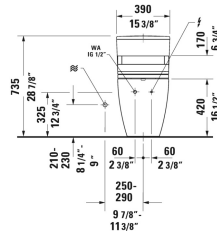

**ME by Starck Toilet kit # D4202400**

**< 14 5/8" Inch >**

Toilet kit	Dimension	Weight	Order number
One-Piece toilet for SensoWash® & SensoWash® Starck C shower-toilet seat			
<b>Colors</b>			
00 White			
<b>Variant</b>			
	14 5/8" x 28 3/4" Inch	167.1 lb	D4202400
<b>Suitable products</b>			
SensoWash® Starck C shower-toilet seat for ME by Starck, Starck 2, Starck 3 and Darling New* Rear-, Lady- and Comfortwash, individual adjustment of water-, air- and seat surface temperature as well as nozzle position and jet strength, heated seat, warm air dryer, power actuated lid and seat, night light, 2 individually programmable user profiles, remote control included, self-cleaning wand, on / off-button, with concealed connections, Quick release: easy seat unit removal and attachment, 14 5/8" x 20 1/4" Inch	14 5/8" x 20 1/4" Inch		610001
One-Piece toilet Duravit Rimless for SensoWash® rimless, connecting elements for SensoWash with concealed connections included, syphonic, 12" rough-in, only in combination with SensoWash, vertical outlet, cUPC® listed*, 14 1/8" x 28 3/4" Inch	14 1/8" x 28 3/4" Inch		217351

All drawings contain the necessary measurements which are subject to standard tolerances. They are stated in inch & mm and are non-binding. Exact measurements, in particular for customized installation scenarios, can only be taken from the finished ceramic piece.