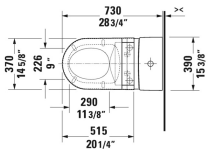

**ME by Starck Toilet kit # D4202400**

**< 14 5/8" Inch >**

Toilet kit	Dimension	Weight	Order number
One-Piece toilet for SensoWash® & SensoWash® Starck C shower-toilet seat			
<b>Colors</b>			
00 White			
<b>Variant</b>			
	14 5/8" x 28 3/4" Inch	167.1 lb	D4202400
<b>Suitable products</b>			
SensoWash® Starck C shower-toilet seat for ME by Starck, Starck 2, Starck 3 and Darling New* Rear-, Lady- and Comfortwash, individual adjustment of water-, air- and seat surface temperature as well as nozzle position and jet strength, heated seat, warm air dryer, power actuated lid and seat, night light, 2 individually programmable user profiles, remote control included, self-cleaning wand, on / off-button, with concealed connections, Quick release: easy seat unit removal and attachment, 14 5/8" x 20 1/4" Inch	14 5/8" x 20 1/4" Inch		610001
One-Piece toilet Duravit Rimless for SensoWash® rimless, connecting elements for SensoWash with concealed connections included, syphonic, 12" rough-in, only in combination with SensoWash, vertical outlet, cUPC® listed*, 14 1/8" x 28 3/4" Inch	14 1/8" x 28 3/4" Inch		217351

All drawings contain the necessary measurements which are subject to standard tolerances. They are stated in inch & mm and are non-binding. Exact measurements, in particular for customized installation scenarios, can only be taken from the finished ceramic piece.