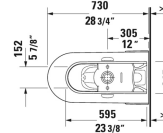

**ME by Starck Toilet kit # D4202400**

**< 14 5/8" Inch >**

Toilet kit	Dimension	Weight	Order number
One-Piece toilet for SensoWash® & SensoWash® Starck C shower-toilet seat			
<b>Colors</b>			
00 White			
<b>Variant</b>			
	14 5/8" x 28 3/4" Inch	167.1 lb	D4202400
<b>Suitable products</b>			
SensoWash® Starck C shower-toilet seat for ME by Starck, Starck 2, Starck 3 and Darling New* Rear-, Lady- and Comfortwash, individual adjustment of water-, air- and seat surface temperature as well as nozzle position and jet strength, heated seat, warm air dryer, power actuated lid and seat, night light, 2 individually programmable user profiles, remote control included, self-cleaning wand, on / off-button, with concealed connections, Quick release: easy seat unit removal and attachment, 14 5/8" x 20 1/4" Inch	14 5/8" x 20 1/4" Inch		610001
One-Piece toilet Duravit Rimless for SensoWash® rimless, connecting elements for SensoWash with concealed connections included, syphonic, 12" rough-in, only in combination with SensoWash, vertical outlet, cUPC® listed*, 14 1/8" x 28 3/4" Inch	14 1/8" x 28 3/4" Inch		217351

All drawings contain the necessary measurements which are subject to standard tolerances. They are stated in inch & mm and are non-binding. Exact measurements, in particular for customized installation scenarios, can only be taken from the finished ceramic piece.