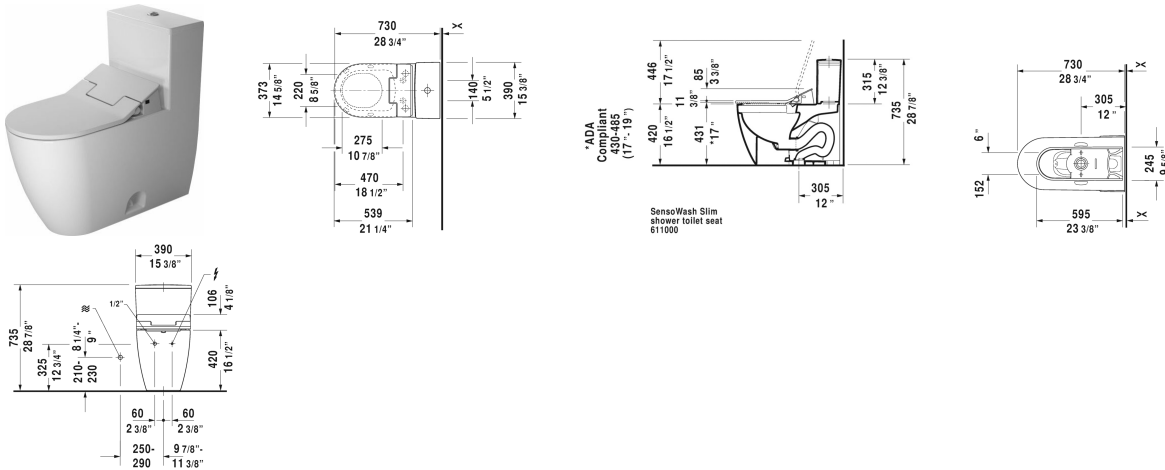

**ME by Starck Toilet kit # D4202300**

| < 14 3/4" Inch > |

Toilet kit	Dimension	Weight	Order number
One-Piece toilet for SensoWash® & SensoWash® Slim shower-toilet seat			
<b>Colors</b>			
00 White			
<b>Variant</b>			
	14 3/4" x 28 3/4" Inch	165.1 lb	D4202300
<b>Suitable products</b>			
SensoWash® Slim shower-toilet seat for ME by Starck, Starck 2, Starck 3 and Darling New* Rear-, Lady- and Comfortwash, with slow close, night light, remote control included, locking function via remote control, self-cleaning wand, on / off-button, with concealed connections, automatic drainage in periods of prolonged disuse, 14 3/4" x 21 1/4" Inch	14 3/4" x 21 1/4" Inch		611000
One-Piece toilet Duravit Rimless for SensoWash® rimless, connecting elements for SensoWash with concealed connections included, syphonic, 12" rough-in, only in combination with SensoWash, vertical outlet, cUPC® listed*, 14 1/8" x 28 3/4" Inch	14 1/8" x 28 3/4" Inch		217351

All drawings contain the necessary measurements which are subject to standard tolerances. They are stated in inch & mm and are non-binding. Exact measurements, in particular for customized installation scenarios, can only be taken from the finished ceramic piece.