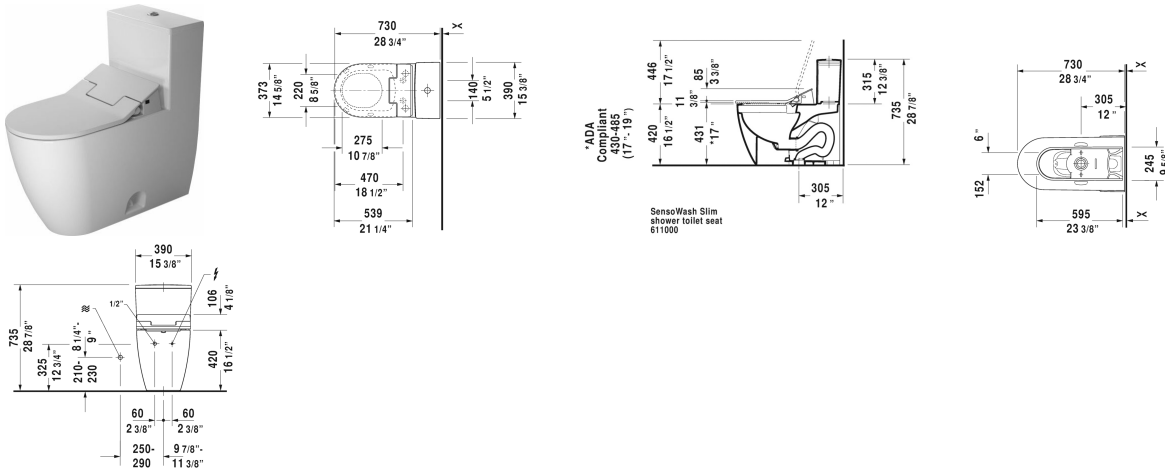

ME by Starck Toilet kit # D4202200

| < 14 3/4" Inch > |

Toilet kit	Dimension	Weight	Order number
One-Piece toilet for SensoWash® & SensoWash® Slim shower-toilet seat			
Colors			
00 White			
Variant			
	14 3/4" x 28 3/4" Inch	165.1 lb	D4202200
Suitable products			
SensoWash® Slim shower-toilet seat for ME by Starck, Starck 2, Starck 3 and Darling New* Rear-, Lady- and Comfortwash, with slow close, night light, remote control included, locking function via remote control, self-cleaning wand, on / off-button, with concealed connections, automatic drainage in periods of prolonged disuse, 14 3/4" x 21 1/4" Inch	14 3/4" x 21 1/4" Inch		611000
One-Piece toilet Duravit Rimless for SensoWash® rimless, connecting elements for SensoWash with concealed connections included, syphonic, 12" rough-in, only in combination with SensoWash, vertical outlet, cUPC® listed*, 14 1/8" x 28 3/4" Inch	14 1/8" x 28 3/4" Inch		217351

All drawings contain the necessary measurements which are subject to standard tolerances. They are stated in inch & mm and are non-binding. Exact measurements, in particular for customized installation scenarios, can only be taken from the finished ceramic piece.