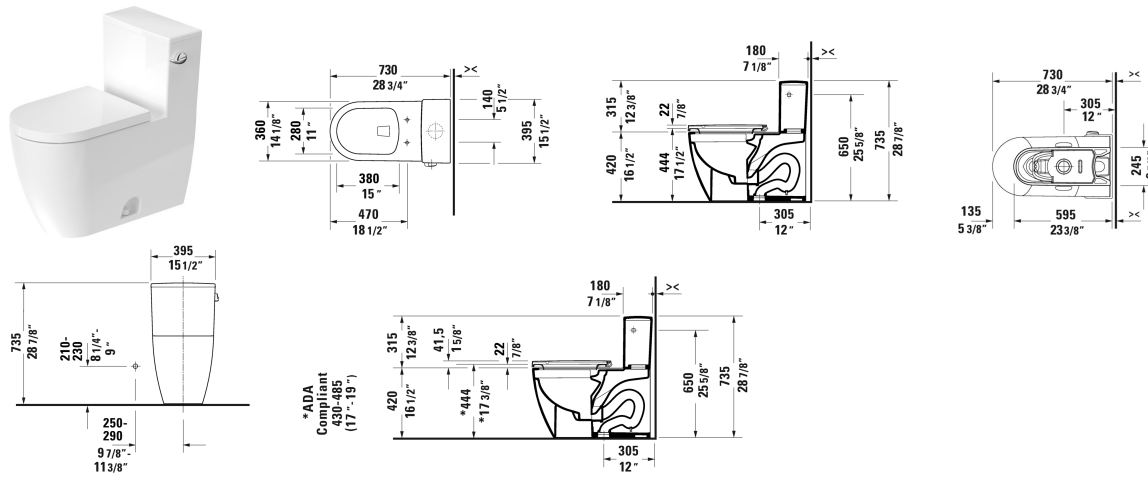

**ME by Starck Toilet kit # D4202100**

| < 14 1/8" Inch > |

Toilet kit	Dimension	Weight	Order number
One-Piece toilet & Toilet seat and cover			
<b>Colors</b>			
00 White			
<b>Variant</b>			
	14 1/8" x 28 3/4" Inch	152.6 lb	D4202100
<b>Suitable products</b>			
Toilet seat and cover elongated, hinges stainless steel, removable, with slow close,			002029
One-Piece toilet Duravit Rimless® rimless, syphonic, 12" rough-in, vertical outlet, cUPC® listed*, 14 1/8" x 28 3/4" Inch	14 1/8" x 28 3/4" Inch		218501

All drawings contain the necessary measurements which are subject to standard tolerances. They are stated in inch & mm and are non-binding. Exact measurements, in particular for customized installation scenarios, can only be taken from the finished ceramic piece.