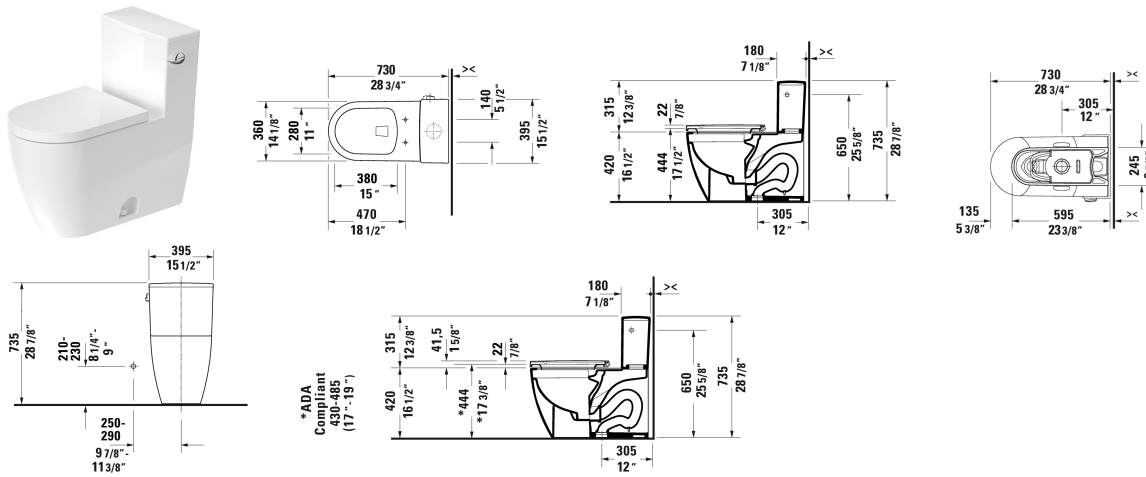

ME by Starck Toilet kit # D4202000

| < 14 1/8" Inch > |

Toilet kit	Dimension	Weight	Order number
One-Piece toilet & Toilet seat and cover			
Colors			
00 White			
Variant			
	14 1/8" x 28 3/4" Inch	152.6 lb	D4202000
Suitable products			
Toilet seat and cover elongated, hinges stainless steel, removable, with slow close,			002029
One-Piece toilet Duravit Rimless® rimless, syphonic, 12" rough-in, vertical outlet, cUPC® listed*, 14 1/8" x 28 3/4" Inch	14 1/8" x 28 3/4" Inch		218501

All drawings contain the necessary measurements which are subject to standard tolerances. They are stated in inch & mm and are non-binding. Exact measurements, in particular for customized installation scenarios, can only be taken from the finished ceramic piece.