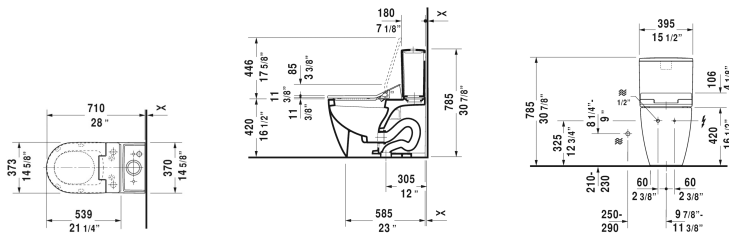

ME by Starck Toilet kit # D42009..

| < 15 3/8" Inch > |

Toilet kit	Dimension	Weight	Order number
Toilet bowl for SensoWash®, Tank & SensoWash® Starck shower-toilet seat			
Colors			
Variant			
	15 3/8" x 28" Inch	141.7 lb	D42009..
Suitable products			
Two-piece toilet for SensoWash® (without tank), syphonic, 12" rough-in, vertical outlet, only in combination with SensoWash, connecting elements for SensoWash with concealed connections included, cUPC® listed*, 14 1/8" x 28" Inch	14 1/8" x 28" Inch		217151
Tank for bottom left supply, 15 3/8" x 7 1/8" Inch	15 3/8" x 7 1/8" Inch		093820
SensoWash® Slim shower-toilet seat for ME by Starck, Starck 2, Starck 3 and Darling New* Rear-, Lady- and Comfortwash, with slow close, night light, remote control included, locking function via remote control, self-cleaning wand, on / off-button, with concealed connections, automatic drainage in periods of prolonged disuse, 14 3/4" x 21 1/4" Inch	14 3/4" x 21 1/4" Inch		611000

All drawings contain the necessary measurements which are subject to standard tolerances. They are stated in inch & mm and are non-binding. Exact measurements, in particular for customized installation scenarios, can only be taken from the finished ceramic piece.