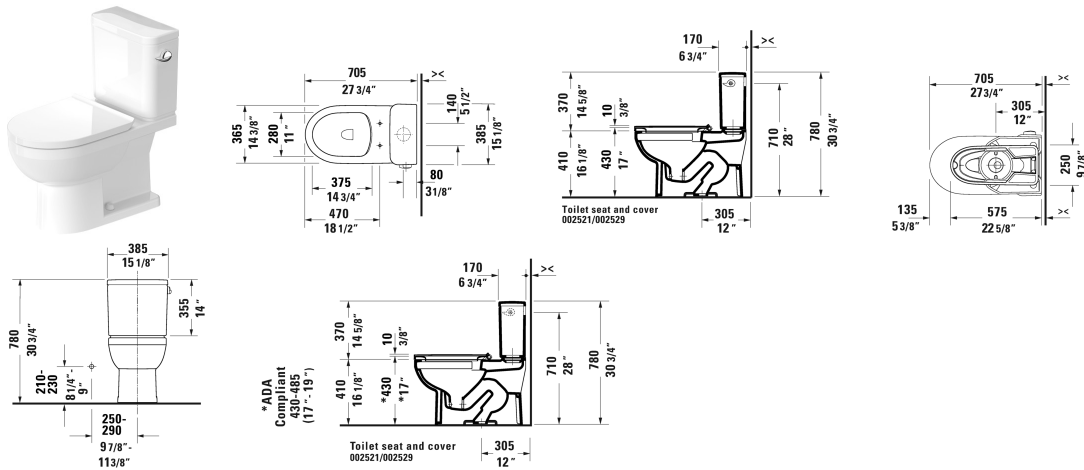

DuraStyle Basic Toilet kit & # D4060500

| < 15 1/8" Inch > |

Toilet kit	Dimension	Weight	Order number
Toilet bowl & Tank			
Colors			
00 White			
Variant			
	15 1/8" x 27 3/4" Inch	99.5 lb	D4060500
Suitable products			
Two-Piece toilet Duravit Rimless® (without tank), syphonic, 12" rough-in, vertical outlet, cUPC® listed*, 14 3/8" x 27 3/4" Inch	14 3/8" x 27 3/4" Inch		218801
Tank for bottom left supply, 1.28 gpf, 15 1/8" x 6 3/4" Inch	15 1/8" x 6 3/4" Inch		094150

All drawings contain the necessary measurements which are subject to standard tolerances. They are stated in inch & mm and are non-binding. Exact measurements, in particular for customized installation scenarios, can only be taken from the finished ceramic piece.