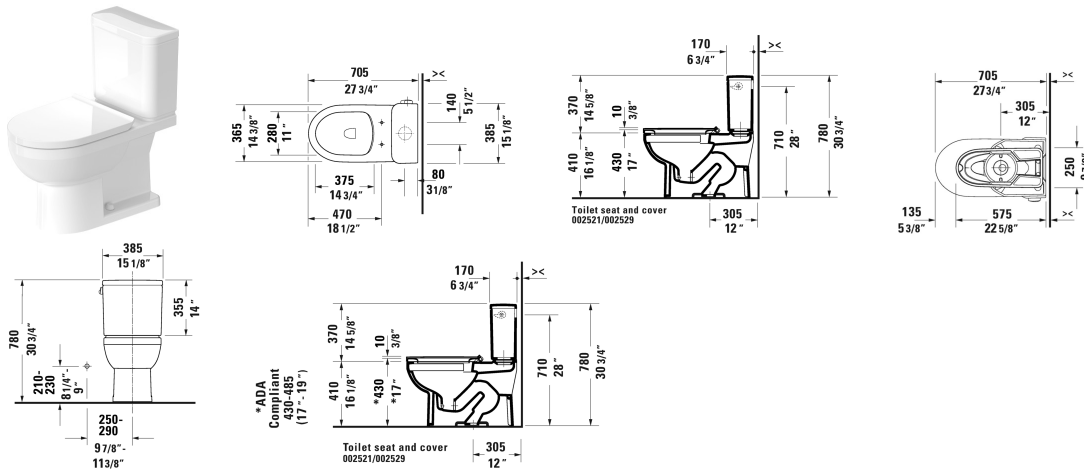

DuraStyle Basic Toilet kit # D4060400

| < 15 1/8" Inch > |

Toilet kit	Dimension	Weight	Order number
Toilet bowl & Tank			
Colors			
00 White			
Variant			
	15 1/8" x 27 3/4" Inch	99.5 lb	D4060400
Suitable products			
Two-Piece toilet Duravit Rimless® (without tank), syphonic, 12" rough-in, vertical outlet, cUPC® listed*, 14 3/8" x 27 3/4" Inch	14 3/8" x 27 3/4" Inch		218801
Tank for bottom left supply, 1.28 gpf, 15 1/8" x 6 3/4" Inch	15 1/8" x 6 3/4" Inch		094150

All drawings contain the necessary measurements which are subject to standard tolerances. They are stated in inch & mm and are non-binding. Exact measurements, in particular for customized installation scenarios, can only be taken from the finished ceramic piece.