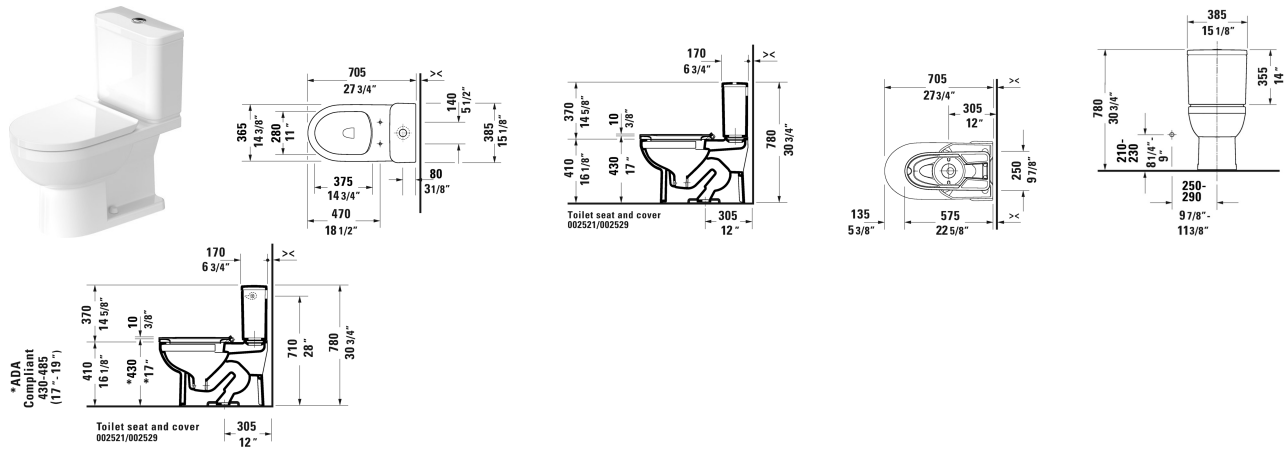

DuraStyle Basic Toilet kit # D4060300

< 15 1/8" Inch >

Toilet kit	Dimension	Weight	Order number
Toilet bowl & Tank			
Colors			
00 White			
Variant			
	15 1/8" x 27 3/4" Inch	99.5 lb	D4060300
Suitable products			
Two-Piece toilet Duravit Rimless® (without tank), syphonic, 12" rough-in, vertical outlet, cUPC® listed*, 14 3/8" x 27 3/4" Inch	14 3/8" x 27 3/4" Inch		218801
Tank with dual flush piston valve, top flush, for bottom left supply, 1.32/0.92 gpf, 15 1/8" x 6 3/4" Inch	15 1/8" x 6 3/4" Inch		094160

All drawings contain the necessary measurements which are subject to standard tolerances. They are stated in inch & mm and are non-binding. Exact measurements, in particular for customized installation scenarios, can only be taken from the finished ceramic piece.