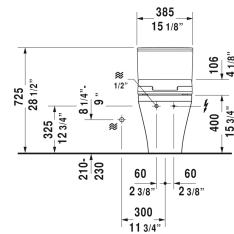

**DuraStyle Toilet kit # D4053500**

| < 14 3/4" Inch > |

Toilet kit	Dimension	Weight	Order number
One-Piece toilet for SensoWash® & SensoWash® Slim shower-toilet seat			
<b>Colors</b>			
00 White			
<b>Variant</b>			
	14 3/4" x 28 3/8" Inch	133.4 lb	D4053500
<b>Suitable products</b>			
One-Piece toilet for SensoWash® only in combination with SensoWash, syphonic, 12" rough-in, connecting elements for SensoWash with concealed connections included, vertical outlet, cUPC® listed*, 14 5/8" x 28 3/8" Inch	14 5/8" x 28 3/8" Inch		215751
SensoWash® Slim shower-toilet seat for DuraStyle* Rear-, Lady- and Comfortwash, with slow close, night light, remote control included, locking function via remote control, self-cleaning wand, on / off-button, with concealed connections, automatic drainage in periods of prolonged disuse, 14 3/4" x 21 1/4" Inch	14 3/4" x 21 1/4" Inch		611200

*All drawings contain the necessary measurements which are subject to standard tolerances. They are stated in inch & mm and are non-binding. Exact measurements, in particular for customized installation scenarios, can only be taken from the finished ceramic piece.*