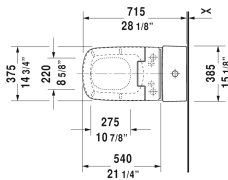

**DuraStyle Toilet kit # D4053500**

| < 14 3/4" Inch > |

Toilet kit	Dimension	Weight	Order number
One-Piece toilet for SensoWash® & SensoWash® Slim shower-toilet seat			
<b>Colors</b>			
00 White			
<b>Variant</b>			
	14 3/4" x 28 3/8" Inch	133.4 lb	D4053500
<b>Suitable products</b>			
One-Piece toilet for SensoWash® only in combination with SensoWash, syphonic, 12" rough-in, connecting elements for SensoWash with concealed connections included, vertical outlet, cUPC® listed*, 14 5/8" x 28 3/8" Inch	14 5/8" x 28 3/8" Inch		215751
SensoWash® Slim shower-toilet seat for DuraStyle* Rear-, Lady- and Comfortwash, with slow close, night light, remote control included, locking function via remote control, self-cleaning wand, on / off-button, with concealed connections, automatic drainage in periods of prolonged disuse, 14 3/4" x 21 1/4" Inch	14 3/4" x 21 1/4" Inch		611200

*All drawings contain the necessary measurements which are subject to standard tolerances. They are stated in inch & mm and are non-binding. Exact measurements, in particular for customized installation scenarios, can only be taken from the finished ceramic piece.*