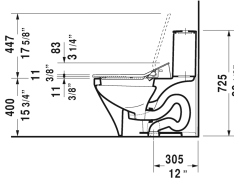

**DuraStyle Toilet kit # D4053500**

| < 14 3/4" Inch > |

Toilet kit	Dimension	Weight	Order number
One-Piece toilet for SensoWash® & SensoWash® Slim shower-toilet seat			
<b>Colors</b>			
00 White			
<b>Variant</b>			
	14 3/4" x 28 3/8" Inch	133.4 lb	D4053500
<b>Suitable products</b>			
One-Piece toilet for SensoWash® only in combination with SensoWash, syphonic, 12" rough-in, connecting elements for SensoWash with concealed connections included, vertical outlet, cUPC® listed*, 14 5/8" x 28 3/8" Inch	14 5/8" x 28 3/8" Inch		215751
SensoWash® Slim shower-toilet seat for DuraStyle* Rear-, Lady- and Comfortwash, with slow close, night light, remote control included, locking function via remote control, self-cleaning wand, on / off-button, with concealed connections, automatic drainage in periods of prolonged disuse, 14 3/4" x 21 1/4" Inch	14 3/4" x 21 1/4" Inch		611200

*All drawings contain the necessary measurements which are subject to standard tolerances. They are stated in inch & mm and are non-binding. Exact measurements, in particular for customized installation scenarios, can only be taken from the finished ceramic piece.*