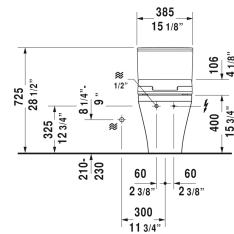

DuraStyle Toilet kit # D4053400

| < 14 3/4" Inch > |

Toilet kit	Dimension	Weight	Order number
One-Piece toilet for SensoWash® & SensoWash® Slim shower-toilet seat			
Colors			
00 White			
Variant			
	14 3/4" x 28 3/8" Inch	133.4 lb	D4053400
Suitable products			
One-Piece toilet for SensoWash® only in combination with SensoWash, syphonic, 12" rough-in, connecting elements for SensoWash with concealed connections included, vertical outlet, cUPC® listed*, 14 5/8" x 28 3/8" Inch	14 5/8" x 28 3/8" Inch		215751
SensoWash® Slim shower-toilet seat for DuraStyle* Rear-, Lady- and Comfortwash, with slow close, night light, remote control included, locking function via remote control, self-cleaning wand, on / off-button, with concealed connections, automatic drainage in periods of prolonged disuse, 14 3/4" x 21 1/4" Inch	14 3/4" x 21 1/4" Inch		611200

All drawings contain the necessary measurements which are subject to standard tolerances. They are stated in inch & mm and are non-binding. Exact measurements, in particular for customized installation scenarios, can only be taken from the finished ceramic piece.