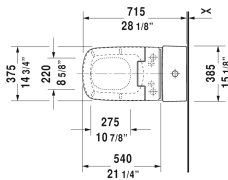

DuraStyle Toilet kit # D4053400

| < 14 3/4" Inch > |

Toilet kit	Dimension	Weight	Order number
One-Piece toilet for SensoWash® & SensoWash® Slim shower-toilet seat			
Colors			
00 White			
Variant			
	14 3/4" x 28 3/8" Inch	133.4 lb	D4053400
Suitable products			
One-Piece toilet for SensoWash® only in combination with SensoWash, syphonic, 12" rough-in, connecting elements for SensoWash with concealed connections included, vertical outlet, cUPC® listed*, 14 5/8" x 28 3/8" Inch	14 5/8" x 28 3/8" Inch		215751
SensoWash® Slim shower-toilet seat for DuraStyle* Rear-, Lady- and Comfortwash, with slow close, night light, remote control included, locking function via remote control, self-cleaning wand, on / off-button, with concealed connections, automatic drainage in periods of prolonged disuse, 14 3/4" x 21 1/4" Inch	14 3/4" x 21 1/4" Inch		611200

All drawings contain the necessary measurements which are subject to standard tolerances. They are stated in inch & mm and are non-binding. Exact measurements, in particular for customized installation scenarios, can only be taken from the finished ceramic piece.