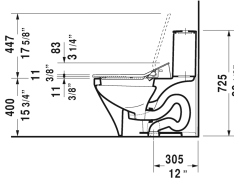

DuraStyle Toilet kit # D4053400

| < 14 3/4" Inch > |

Toilet kit	Dimension	Weight	Order number
One-Piece toilet for SensoWash® & SensoWash® Slim shower-toilet seat			
Colors			
00 White			
Variant			
	14 3/4" x 28 3/8" Inch	133.4 lb	D4053400
Suitable products			
One-Piece toilet for SensoWash® only in combination with SensoWash, syphonic, 12" rough-in, connecting elements for SensoWash with concealed connections included, vertical outlet, cUPC® listed*, 14 5/8" x 28 3/8" Inch	14 5/8" x 28 3/8" Inch		215751
SensoWash® Slim shower-toilet seat for DuraStyle* Rear-, Lady- and Comfortwash, with slow close, night light, remote control included, locking function via remote control, self-cleaning wand, on / off-button, with concealed connections, automatic drainage in periods of prolonged disuse, 14 3/4" x 21 1/4" Inch	14 3/4" x 21 1/4" Inch		611200

All drawings contain the necessary measurements which are subject to standard tolerances. They are stated in inch & mm and are non-binding. Exact measurements, in particular for customized installation scenarios, can only be taken from the finished ceramic piece.