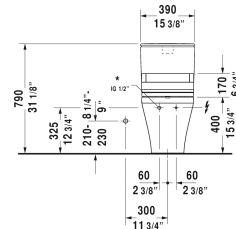

DuraStyle Toilet kit # D4053300

< 15 3/8" Inch >

Toilet kit	Dimension	Weight	Order number
Toilet bowl for SensoWash®, Tank & SensoWash® Starck shower-toilet seat			
Colors			
00 White			
Variant			
	15 3/8" x 27 1/2" Inch	136.1 lb	D4053300
Suitable products			
Tank for bottom left supply, cUPC® listed*, 15 3/8" x 6 3/4" Inch	15 3/8" x 6 3/4" Inch		093520
Two-piece toilet for SensoWash® (without tank), syphonic, only in combination with SensoWash, 12" rough-in, connecting elements for SensoWash with concealed connections included, vertical outlet, cUPC® listed*, 14 1/8" x 27 1/2" Inch	14 1/8" x 27 1/2" Inch		216051

All drawings contain the necessary measurements which are subject to standard tolerances. They are stated in inch & mm and are non-binding. Exact measurements, in particular for customized installation scenarios, can only be taken from the finished ceramic piece.