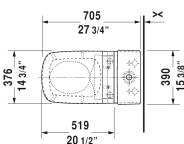

DuraStyle Toilet kit # D4053300

< 15 3/8" Inch >

Toilet kit	Dimension	Weight	Order number
Toilet bowl for SensoWash®, Tank & SensoWash® Starck shower-toilet seat			
Colors			
00 White			
Variant			
	15 3/8" x 27 1/2" Inch	136.1 lb	D4053300
Suitable products			
Tank for bottom left supply, cUPC® listed*, 15 3/8" x 6 3/4" Inch	15 3/8" x 6 3/4" Inch		093520
Two-piece toilet for SensoWash® (without tank), syphonic, only in combination with SensoWash, 12" rough-in, connecting elements for SensoWash with concealed connections included, vertical outlet, cUPC® listed*, 14 1/8" x 27 1/2" Inch	14 1/8" x 27 1/2" Inch		216051

All drawings contain the necessary measurements which are subject to standard tolerances. They are stated in inch & mm and are non-binding. Exact measurements, in particular for customized installation scenarios, can only be taken from the finished ceramic piece.