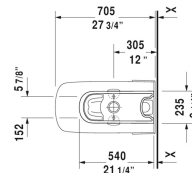

DuraStyle Toilet kit # D4053300

< 15 3/8" Inch >

Toilet kit	Dimension	Weight	Order number
Toilet bowl for SensoWash®, Tank & SensoWash® Starck shower-toilet seat			
Colors			
00 White			
Variant			
	15 3/8" x 27 1/2" Inch	136.1 lb	D4053300
Suitable products			
Tank for bottom left supply, cUPC® listed*, 15 3/8" x 6 3/4" Inch	15 3/8" x 6 3/4" Inch		093520
Two-piece toilet for SensoWash® (without tank), syphonic, only in combination with SensoWash, 12" rough-in, connecting elements for SensoWash with concealed connections included, vertical outlet, cUPC® listed*, 14 1/8" x 27 1/2" Inch	14 1/8" x 27 1/2" Inch		216051

All drawings contain the necessary measurements which are subject to standard tolerances. They are stated in inch & mm and are non-binding. Exact measurements, in particular for customized installation scenarios, can only be taken from the finished ceramic piece.