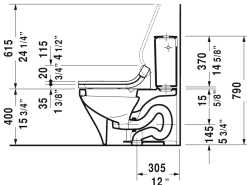

DuraStyle Toilet kit # D4053300

< 15 3/8" Inch >

Toilet kit	Dimension	Weight	Order number
Toilet bowl for SensoWash®, Tank & SensoWash® Starck shower-toilet seat			
Colors			
00 White			
Variant			
	15 3/8" x 27 1/2" Inch	136.1 lb	D4053300
Suitable products			
Tank for bottom left supply, cUPC® listed*, 15 3/8" x 6 3/4" Inch	15 3/8" x 6 3/4" Inch		093520
Two-piece toilet for SensoWash® (without tank), syphonic, only in combination with SensoWash, 12" rough-in, connecting elements for SensoWash with concealed connections included, vertical outlet, cUPC® listed*, 14 1/8" x 27 1/2" Inch	14 1/8" x 27 1/2" Inch		216051

All drawings contain the necessary measurements which are subject to standard tolerances. They are stated in inch & mm and are non-binding. Exact measurements, in particular for customized installation scenarios, can only be taken from the finished ceramic piece.