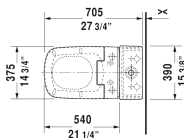

DuraStyle Toilet kit # D4053100

< 15 3/8" Inch >

Toilet kit	Dimension	Weight	Order number
Toilet bowl for SensoWash®, Tank & SensoWash® Starck shower-toilet seat			
Colors			
00 White			
Variant			
	15 3/8" x 27 1/2" Inch	134.1 lb	D4053100
Suitable products			
Tank for bottom left supply, cUPC® listed*, 15 3/8" x 6 3/4" Inch	15 3/8" x 6 3/4" Inch		093520
Two-piece toilet for SensoWash® (without tank), syphonic, only in combination with SensoWash, 12" rough-in, connecting elements for SensoWash with concealed connections included, vertical outlet, cUPC® listed*, 14 1/8" x 27 1/2" Inch	14 1/8" x 27 1/2" Inch		216051
SensoWash® Slim shower-toilet seat for DuraStyle* Rear-, Lady- and Comfortwash, with slow close, night light, remote control included, locking function via remote control, self-cleaning wand, on / off-button, with concealed connections, automatic drainage in periods of prolonged disuse, 14 3/4" x 21 1/4" Inch	14 3/4" x 21 1/4" Inch		611200

All drawings contain the necessary measurements which are subject to standard tolerances. They are stated in inch & mm and are non-binding. Exact measurements, in particular for customized installation scenarios, can only be taken from the finished ceramic piece.