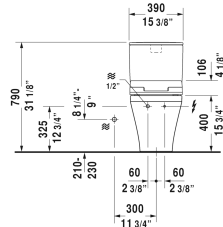

DuraStyle Toilet kit # D4053100

< 15 3/8" Inch >

Toilet kit	Dimension	Weight	Order number
Toilet bowl for SensoWash®, Tank & SensoWash® Starck shower-toilet seat			
Colors			
00 White			
Variant			
	15 3/8" x 27 1/2" Inch	134.1 lb	D4053100
Suitable products			
Tank for bottom left supply, cUPC® listed*, 15 3/8" x 6 3/4" Inch	15 3/8" x 6 3/4" Inch		093520
Two-piece toilet for SensoWash® (without tank), syphonic, only in combination with SensoWash, 12" rough-in, connecting elements for SensoWash with concealed connections included, vertical outlet, cUPC® listed*, 14 1/8" x 27 1/2" Inch	14 1/8" x 27 1/2" Inch		216051
SensoWash® Slim shower-toilet seat for DuraStyle* Rear-, Lady- and Comfortwash, with slow close, night light, remote control included, locking function via remote control, self-cleaning wand, on / off-button, with concealed connections, automatic drainage in periods of prolonged disuse, 14 3/4" x 21 1/4" Inch	14 3/4" x 21 1/4" Inch		611200

All drawings contain the necessary measurements which are subject to standard tolerances. They are stated in inch & mm and are non-binding. Exact measurements, in particular for customized installation scenarios, can only be taken from the finished ceramic piece.