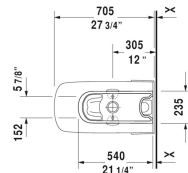

DuraStyle Toilet kit # D4053100

< 15 3/8" Inch >

Toilet kit	Dimension	Weight	Order number
Toilet bowl for SensoWash®, Tank & SensoWash® Starck shower-toilet seat			
Colors			
00 White			
Variant			
	15 3/8" x 27 1/2" Inch	134.1 lb	D4053100
Suitable products			
Tank for bottom left supply, cUPC® listed*, 15 3/8" x 6 3/4" Inch	15 3/8" x 6 3/4" Inch		093520
Two-piece toilet for SensoWash® (without tank), syphonic, only in combination with SensoWash, 12" rough-in, connecting elements for SensoWash with concealed connections included, vertical outlet, cUPC® listed*, 14 1/8" x 27 1/2" Inch	14 1/8" x 27 1/2" Inch		216051
SensoWash® Slim shower-toilet seat for DuraStyle* Rear-, Lady- and Comfortwash, with slow close, night light, remote control included, locking function via remote control, self-cleaning wand, on / off-button, with concealed connections, automatic drainage in periods of prolonged disuse, 14 3/4" x 21 1/4" Inch	14 3/4" x 21 1/4" Inch		611200

All drawings contain the necessary measurements which are subject to standard tolerances. They are stated in inch & mm and are non-binding. Exact measurements, in particular for customized installation scenarios, can only be taken from the finished ceramic piece.