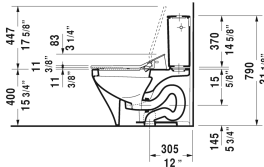

DuraStyle Toilet kit # D4053100

< 15 3/8" Inch >

Toilet kit	Dimension	Weight	Order number
Toilet bowl for SensoWash®, Tank & SensoWash® Starck shower-toilet seat			
Colors			
00 White			
Variant			
	15 3/8" x 27 1/2" Inch	134.1 lb	D4053100
Suitable products			
Tank for bottom left supply, cUPC® listed*, 15 3/8" x 6 3/4" Inch	15 3/8" x 6 3/4" Inch		093520
Two-piece toilet for SensoWash® (without tank), syphonic, only in combination with SensoWash, 12" rough-in, connecting elements for SensoWash with concealed connections included, vertical outlet, cUPC® listed*, 14 1/8" x 27 1/2" Inch	14 1/8" x 27 1/2" Inch		216051
SensoWash® Slim shower-toilet seat for DuraStyle* Rear-, Lady- and Comfortwash, with slow close, night light, remote control included, locking function via remote control, self-cleaning wand, on / off-button, with concealed connections, automatic drainage in periods of prolonged disuse, 14 3/4" x 21 1/4" Inch	14 3/4" x 21 1/4" Inch		611200

All drawings contain the necessary measurements which are subject to standard tolerances. They are stated in inch & mm and are non-binding. Exact measurements, in particular for customized installation scenarios, can only be taken from the finished ceramic piece.