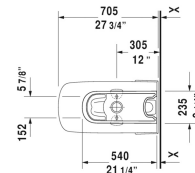

**DuraStyle Toilet kit # D4053000**

**< 15 3/8" Inch >**

Toilet kit	Dimension	Weight	Order number
Toilet bowl for SensoWash®, Tank & SensoWash® Starck shower-toilet seat			
<b>Colors</b>			
00 White			
<b>Variant</b>			
	15 3/8" x 27 1/2" Inch	136.1 lb	D4053000
<b>Suitable products</b>			
Tank for bottom left supply, cUPC® listed*, 15 3/8" x 6 3/4" Inch	15 3/8" x 6 3/4" Inch		093520
Two-piece toilet for SensoWash® (without tank), syphonic, only in combination with SensoWash, 12" rough-in, connecting elements for SensoWash with concealed connections included, vertical outlet, cUPC® listed*, 14 1/8" x 27 1/2" Inch	14 1/8" x 27 1/2" Inch		216051

*All drawings contain the necessary measurements which are subject to standard tolerances. They are stated in inch & mm and are non-binding. Exact measurements, in particular for customized installation scenarios, can only be taken from the finished ceramic piece.*