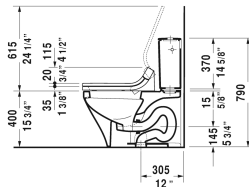

**DuraStyle Toilet kit # D4053000**

**< 15 3/8" Inch >**

Toilet kit	Dimension	Weight	Order number
Toilet bowl for SensoWash®, Tank & SensoWash® Starck shower-toilet seat			
<b>Colors</b>			
00 White			
<b>Variant</b>			
	15 3/8" x 27 1/2" Inch	136.1 lb	D4053000
<b>Suitable products</b>			
Tank for bottom left supply, cUPC® listed*, 15 3/8" x 6 3/4" Inch	15 3/8" x 6 3/4" Inch		093520
Two-piece toilet for SensoWash® (without tank), syphonic, only in combination with SensoWash, 12" rough-in, connecting elements for SensoWash with concealed connections included, vertical outlet, cUPC® listed*, 14 1/8" x 27 1/2" Inch	14 1/8" x 27 1/2" Inch		216051

*All drawings contain the necessary measurements which are subject to standard tolerances. They are stated in inch & mm and are non-binding. Exact measurements, in particular for customized installation scenarios, can only be taken from the finished ceramic piece.*