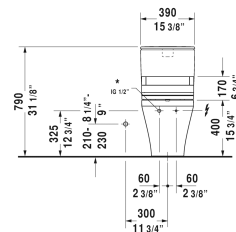

**DuraStyle Toilet kit # D4053000**

**< 15 3/8" Inch >**

Toilet kit	Dimension	Weight	Order number
Toilet bowl for SensoWash®, Tank & SensoWash® Starck shower-toilet seat			
<b>Colors</b>			
00 White			
<b>Variant</b>			
	15 3/8" x 27 1/2" Inch	136.1 lb	D4053000
<b>Suitable products</b>			
Tank for bottom left supply, cUPC® listed*, 15 3/8" x 6 3/4" Inch	15 3/8" x 6 3/4" Inch		093520
Two-piece toilet for SensoWash® (without tank), syphonic, only in combination with SensoWash, 12" rough-in, connecting elements for SensoWash with concealed connections included, vertical outlet, cUPC® listed*, 14 1/8" x 27 1/2" Inch	14 1/8" x 27 1/2" Inch		216051

*All drawings contain the necessary measurements which are subject to standard tolerances. They are stated in inch & mm and are non-binding. Exact measurements, in particular for customized installation scenarios, can only be taken from the finished ceramic piece.*