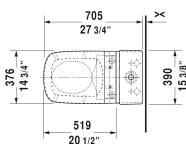

**DuraStyle Toilet kit # D4053000**

**< 15 3/8" Inch >**

Toilet kit	Dimension	Weight	Order number
Toilet bowl for SensoWash®, Tank & SensoWash® Starck shower-toilet seat			
<b>Colors</b>			
00 White			
<b>Variant</b>			
	15 3/8" x 27 1/2" Inch	136.1 lb	D4053000
<b>Suitable products</b>			
Tank for bottom left supply, cUPC® listed*, 15 3/8" x 6 3/4" Inch	15 3/8" x 6 3/4" Inch		093520
Two-piece toilet for SensoWash® (without tank), syphonic, only in combination with SensoWash, 12" rough-in, connecting elements for SensoWash with concealed connections included, vertical outlet, cUPC® listed*, 14 1/8" x 27 1/2" Inch	14 1/8" x 27 1/2" Inch		216051

*All drawings contain the necessary measurements which are subject to standard tolerances. They are stated in inch & mm and are non-binding. Exact measurements, in particular for customized installation scenarios, can only be taken from the finished ceramic piece.*