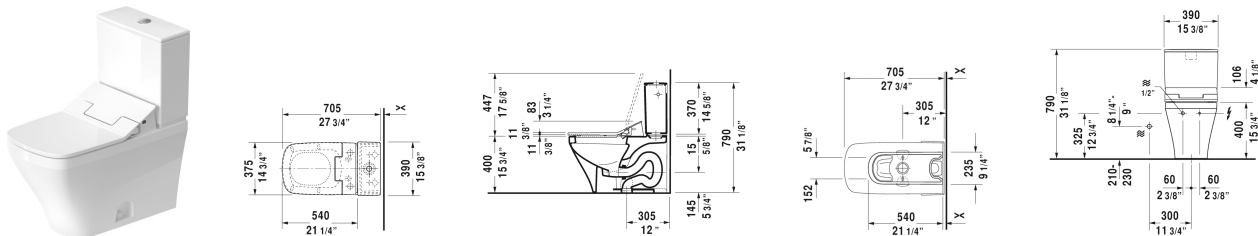

DuraStyle Toilet kit # D4052900

< 15 3/8" Inch >

Toilet kit	Dimension	Weight	Order number
Toilet bowl for SensoWash®, Tank & SensoWash® Starck shower-toilet seat			
Colors			
00 White			
Variant			
	15 3/8" x 27 1/2" Inch	134.1 lb	D4052900
Suitable products			
Tank for bottom left supply, cUPC® listed*, 15 3/8" x 6 3/4" Inch	15 3/8" x 6 3/4" Inch		093520
Two-piece toilet for SensoWash® (without tank), syphonic, only in combination with SensoWash, 12" rough-in, connecting elements for SensoWash with concealed connections included, vertical outlet, cUPC® listed*, 14 1/8" x 27 1/2" Inch	14 1/8" x 27 1/2" Inch		216051
SensoWash® Slim shower-toilet seat for DuraStyle* Rear-, Lady- and Comfortwash, with slow close, night light, remote control included, locking function via remote control, self-cleaning wand, on / off-button, with concealed connections, automatic drainage in periods of prolonged disuse, 14 3/4" x 21 1/4" Inch	14 3/4" x 21 1/4" Inch		611200

All drawings contain the necessary measurements which are subject to standard tolerances. They are stated in inch & mm and are non-binding. Exact measurements, in particular for customized installation scenarios, can only be taken from the finished ceramic piece.