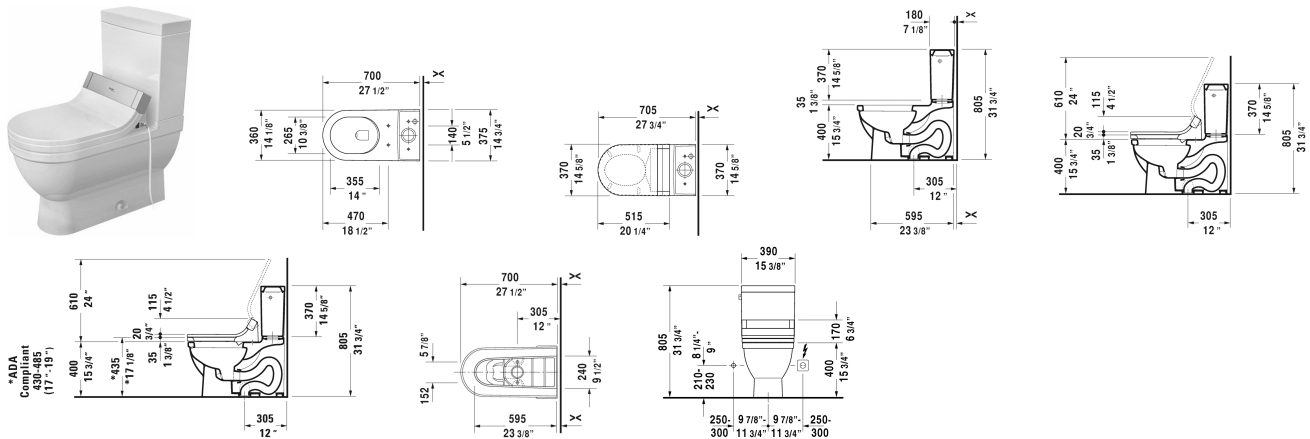

**Starck 3 Toilet kit # D1910000**

**< 15 3/8" Inch >**

Toilet kit	Dimension	Weight	Order number
Toilet bowl, Tank & SensoWash® Starck shower-toilet seat			
<b>Colors</b>			
00 White			
<b>Variant</b>			
	15 3/8" x 27 3/4" Inch	128.8 lb	D1910000
<b>Suitable products</b>			
Tank with single flush mechanism, with side lever, 3" flapper valve, bottom left supply, cUPC® listed*, 15 3/8" x 7 1/8" Inch	15 3/8" x 7 1/8" Inch		092040
SensoWash® Starck shower-toilet seat for Starck 2, Starck 3 and Darling New* Rear-, Lady- and Comfortwash, individual adjustment of water-, air- and seat surface temperature as well as nozzle position and jet strength, power actuated lid and seat, night light, 2 individually programmable user profiles, remote control included, self-cleaning wand, on / off-button, Quick release: easy seat unit removal and attachment, 14 5/8" x 20 1/4" Inch	14 5/8" x 20 1/4" Inch		610000
Two-Piece toilet (without tank), suitable for SensoWash Starck, syphonic, 12" rough-in, vertical outlet, cUPC® listed*, 1.28 gpf, 14 5/8" x 27 3/4" Inch	14 5/8" x 27 3/4" Inch		212501

*All drawings contain the necessary measurements which are subject to standard tolerances. They are stated in inch & mm and are non-binding. Exact measurements, in particular for customized installation scenarios, can only be taken from the finished ceramic piece.*