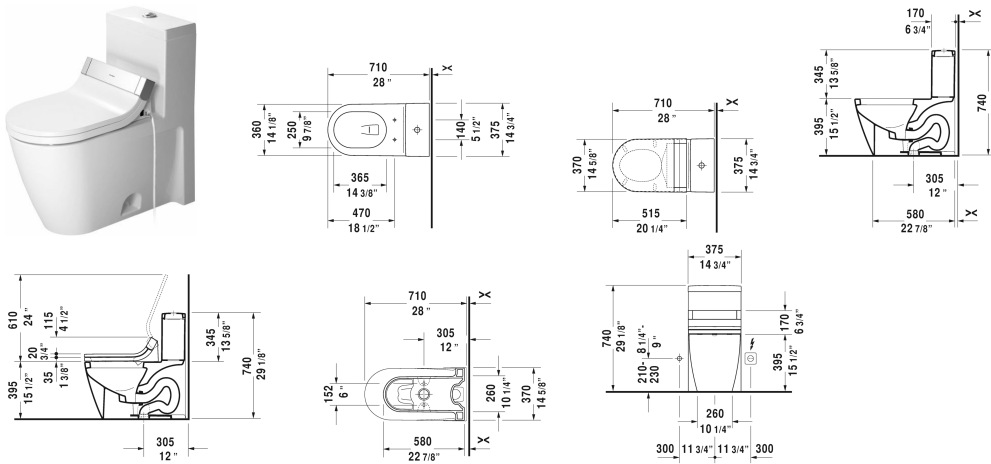

**Starck 2 Toilet kit # D1654900**

| < 14 3/4" Inch > |

Toilet kit	Dimension	Weight	Order number
One-Piece toilet & SensoWash® Starck shower-toilet seat			
<b>Colors</b>			
00 White			
<b>Variant</b>			
	14 3/4" x 28 1/8" Inch	138.3 lb	D1654900
<b>Suitable products</b>			
SensoWash® Starck shower-toilet seat for Starck 2, Starck 3 and Darling New* Rear-, Lady- and Comfortwash, individual adjustment of water-, air- and seat surface temperature as well as nozzle position and jet strength, power actuated lid and seat, night light, 2 individually programmable user profiles, remote control included, self-cleaning wand, on / off-button, Quick release: easy seat unit removal and attachment, 14 5/8" x 20 1/4" Inch	14 5/8" x 20 1/4" Inch		610000
One-Piece toilet suitable for SensoWash Starck, syphonic, 12" rough-in, with single flush piston valve, top flush, vertical outlet, cUPC® listed*, 1.28 gpf, 14 3/4" x 28 1/8" Inch	14 3/4" x 28 1/8" Inch		213301

All drawings contain the necessary measurements which are subject to standard tolerances. They are stated in inch & mm and are non-binding. Exact measurements, in particular for customized installation scenarios, can only be taken from the finished ceramic piece.