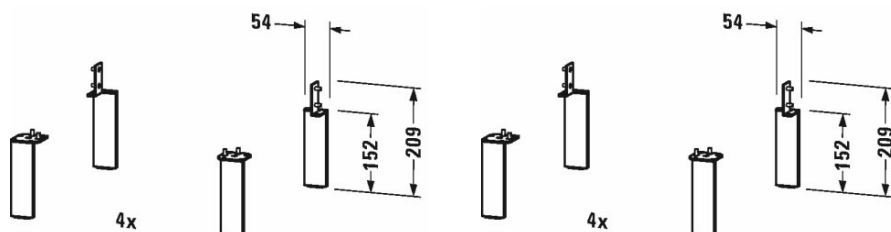

Brioso Plinth leg # BR9794

| < 152 mm > |

Plinth leg	Dimension	Weight	Order number
Leg lacquered 4 pieces			
Colors			
M07 Concrete Grey Matt Decor M09 Light Blue Matt Decor M18 White Matt Decor M22 White High Gloss Decor M43 Basalt Matt Decor M49 Graphite Matt Decor M91 Taupe Matt Decor			
Variant			
	152 x 44 x 10 mm		BR9794
Infobox			
# BR 9794 available from stock: 22- White High Gloss			
Suitable products			
Vanity unit floor-standing 1 door, 1 glass shelf, for Viu # 073345, 440 x 310 mm	440 x 310 mm		BR4508 L/R
Vanity unit floor-standing 2 pull-out compartments, upper pull-out compartment including cut-out for siphon and siphon cover, for ME by Starck # 233663, 620 x 479 mm	620 x 479 mm		BR4401
Vanity unit floor-standing 2 pull-out compartments, upper pull-out compartment including cut-out for siphon and siphon cover, for ME by Starck # 233683, 820 x 479 mm	820 x 479 mm		BR4402
Vanity unit floor-standing 2 pull-out compartments, upper pull-out compartment including cut-out for siphon and siphon cover, for ME by Starck # 233610, 1020 x 479 mm	1020 x 479 mm		BR4403
Vanity unit floor-standing 2 pull-out compartments, upper pull-out compartment including cut-out for siphon and siphon cover, for ME by Starck # 233612, 236112, 1220 x 479 mm	1220 x 479 mm		BR4404
Vanity unit floor-standing 1 door, 1 glass shelf, for ME by Starck # 072343, 420 x 289 mm	420 x 289 mm		BR4400 L/R
Vanity unit floor-standing 2 pull-out compartments, upper pull-out compartment including cut-out for siphon and siphon cover, for Starck 3 # 030470, 670 x 469 mm	670 x 469 mm		BR4421