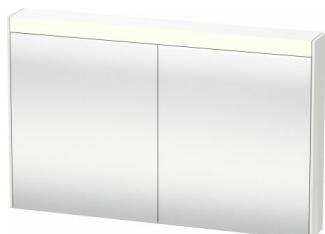

Brioso Mirror cabinet # BR7104

|< 48" Inch >|

Mirror cabinet	Dimension	Weight	Order number
cEGS/IAPM0@*, 2 mirror doors, back panel inside mirror glass, 4 glass shelves, mirror cabinets require a GFCI 110 V 60 Hz power source, flat plug will be supplied with the mirror cabinet, LED light for washbasin area, LED (life span > 30,000 hours), LED module permanently enclosed, LED module 4000 kelvin light color, 17 Watt			
Colors			
M07 Concrete Gray Matte (Decor) M16 Black Oak M18 White Matte M21 Walnut Dark (Decor) M22 White High Gloss (Decor) M30 Natural Oak M35 Oak Terra M43 Basalt Matte (Decor) M49 Graphite Matt (Decor) M53 Chestnut Dark (Decor) M75 Linen (Decor) M79 Natural Walnut (Decor) M91 Taupe Matte (Decor)			
Variant			
	48" x 5 7/8" Inch		BR7104
Infobox			
* Complies with following standards: UL 962 and CSA C22.2 No. 12-1982, On/off function only possible with external wall switch or sensor switch			
Suitable products			
Magnetic strip in stainless steel , 3 1/2" x 1/4" Inch	3 1/2" x 1/4" Inch		UV9709