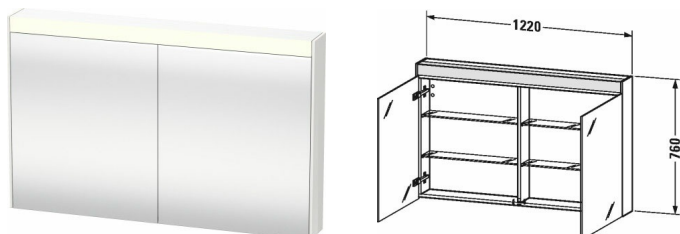

**Brioso Mirror cabinet # BR7104**

| &lt; 1220 mm &gt; |

Mirror cabinet	Dimension	Weight	Order number
IP 44, cEGS/IAPM0®*, 2 mirror doors, back panel inside mirror glass, 4 glass shelves, Mirror cabinets require a GFCI 110V 60Hz power source. Flat plug will be supplied with the mirror cabinet., 1 switch-plug unit inside right, LED light for washbasin area, LED (lifespan > 30.000 hours), LED module fixed install, Energy class: A+, LED module 4000 kelvin light colour, 17 W			
<b>Colors</b> M07 Concrete Grey Matt Decor M16 Black Oak M18 White Matt Decor M21 Walnut Dark Decor M22 White High Gloss Decor M30 Natural Oak M35 Oak Terra M43 Basalt Matt Decor M49 Graphite Matt Decor M53 Chestnut Dark Decor M75 Linen Decor M79 Natural Walnut Decor M91 Taupe Matt Decor			
<b>Variant</b>	1220 x 148 mm		BR7104
<b>Infobox</b> * Complies with following standards: UL 962 and CSA C22.2 No. 12-1982, on/off function only with external wall switch possible or sensor switch, Our mirrors and mirror cabinets have to be connected to an uninterruptible power supply			
<b>Suitable products</b>			
Magnetic strip in polished stainless steel , 90 x 5 mm	90 x 5 mm		UV9709