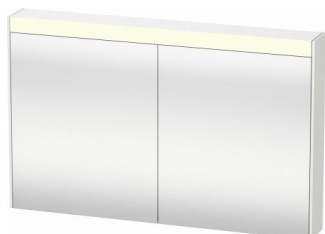

Brioso Mirror cabinet # BR7103

|< 40 1/8" Inch >|

| Mirror cabinet | Dimension | Weight | Order number |
|--|-----------------------|--------|--------------|
| cEGS/IAPM0®*, 2 mirror doors, back panel inside mirror glass, 2 glass shelves, mirror cabinets require a GFCI 110 V 60 Hz power source, flat plug will be supplied with the mirror cabinet, LED light for washbasin area, LED (life span > 30,000 hours), LED module permanently enclosed, LED module 4000 kelvin light color, 14 Watt | | | |
| Colors | | | |
| M07 Concrete Gray Matte (Decor) M16 Black Oak M18 White Matte M21 Walnut Dark (Decor) M22 White High Gloss (Decor) M30 Natural Oak M35 Oak Terra M43 Basalt Matte (Decor) M49 Graphite Matt (Decor) M53 Chestnut Dark (Decor) M75 Linen (Decor) M79 Natural Walnut (Decor) M91 Taupe Matte (Decor) | | | |
| Variant | | | |
| | 40 1/8" x 5 7/8" Inch | | BR7103 |
| Infobox | | | |
| * Complies with following standards: UL 962 and CSA C22.2 No. 12-1982, On/off function only possible with external wall switch or sensor switch | | | |
| Suitable products | | | |
| Magnetic strip in stainless steel , 3 1/2" x 1/4" Inch | 3 1/2" x 1/4" Inch | | UV9709 |