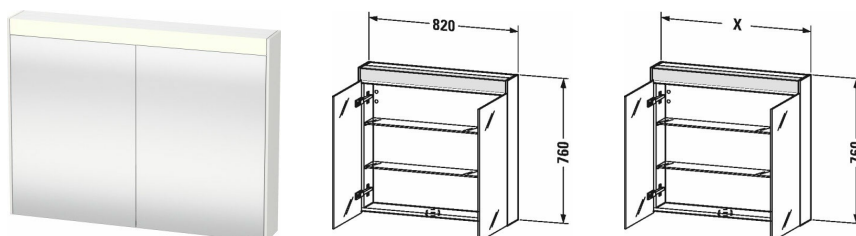

Brioso Mirror cabinet # BR7102

| < 820 mm > |

Mirror cabinet	Dimension	Weight	Order number
IP 44, cEGS/IAPM0®*, 2 mirror doors, back panel inside mirror glass, 2 glass shelves, Mirror cabinets require a GFCI 110V 60Hz power source. Flat plug will be supplied with the mirror cabinet., 1 switch-plug unit inside right, LED light for washbasin area, LED (lifespan > 30.000 hours), LED module fixed install, Energy class: A+, LED module 4000 kelvin light colour, 11 W			
Colors			
M07 Concrete Grey Matt Decor M16 Black Oak M18 White Matt Decor M21 Walnut Dark Decor M22 White High Gloss Decor M30 Natural Oak M35 Oak Terra M43 Basalt Matt Decor M49 Graphite Matt Decor M53 Chestnut Dark Decor M75 Linen Decor M79 Natural Walnut Decor M91 Taupe Matt Decor			
Variant			
	820 x 148 mm		BR7102
Infobox			
* Complies with following standards: UL 962 and CSA C22.2 No. 12-1982, on/off function only with external wall switch possible or sensor switch, Our mirrors and mirror cabinets have to be connected to an uninterruptible power supply, # BR 7102 0 22 22 available from stock, Please refer to the current Standard Stock Price List from Duravit South Africa			
Suitable products			
Magnetic strip in polished stainless steel , 90 x 5 mm	90 x 5 mm		UV9709