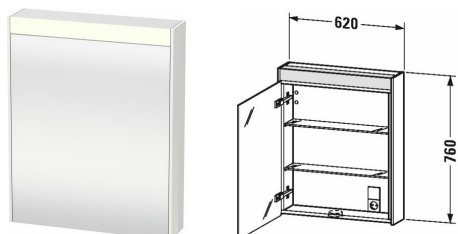

Brioso Mirror cabinet # BR7101 L/R

| < 620 mm > |

| Mirror cabinet | Dimension | Weight | Order number |
|---|--------------|--------|--------------|
| IP 44, cEGS/IAPM0®*, 1 mirror door, back panel inside mirror glass, 2 glass shelves, Mirror cabinets require a GFCI 110V 60Hz power source. Flat plug will be supplied with the mirror cabinet., 1 switch-plug unit inside right, LED light for washbasin area, LED (lifespan > 30.000 hours), LED module fixed install, Energy class: A+, LED module 4000 kelvin light colour, 8 W | | | |
| Colors M07 Concrete Grey Matt Decor M16 Black Oak M18 White Matt Decor M21 Walnut Dark Decor M22 White High Gloss Decor M30 Natural Oak M35 Oak Terra M43 Basalt Matt Decor M49 Graphite Matt Decor M53 Chestnut Dark Decor M75 Linen Decor M79 Natural Walnut Decor M91 Taupe Matt Decor | | | |
| Variant | 620 x 148 mm | | BR7101 L/R |
| Infobox * Complies with following standards: UL 962 and CSA C22.2 No. 12-1982, on/off function only with external wall switch possible or sensor switch, Our mirrors and mirror cabinets have to be connected to an uninterruptible power supply, Please specify when ordering: - hinges left (L) / right (R) | | | |
| Suitable products | | | |
| Magnetic strip in polished stainless steel , 90 x 5 mm | 90 x 5 mm | | UV9709 |