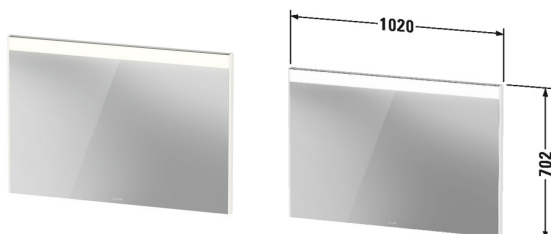

Brioso Mirror with lighting # BR7023

|< 1020 mm >|

Mirror with lighting	Dimension	Weight	Order number
IP 44, cEGS/IAPMO®*. LED single light field, external switch, LED (lifespan > 30.000 hours), LED module fixed install, Energy class: A+, Mirrors require a GFCI 110 V 60 Hz power source. Flat plug will be supplied with mirror., LED module 4000 Kelvin light colour, 16 W			
Colors			
M07 Concrete Grey Matt Decor M18 White Matt Decor M21 Walnut Dark Decor M22 White High Gloss Decor M43 Basalt Matt Decor M49 Graphite Matt Decor M53 Chestnut Dark Decor M75 Linen Decor M79 Natural Walnut Decor M91 Taupe Matt Decor			
Variant			
	1020 x 35 mm		BR7023
Infobox			
# BR 7021, BR 7022 and BR 7023 available from stock: 22- White High Gloss, on/off function only with external wall switch possible, Our mirrors and mirror cabinets have to be connected to an uninterruptible power supply, * Complies with following standards: UL 962 and CSA C22.2 No. 12-1982			