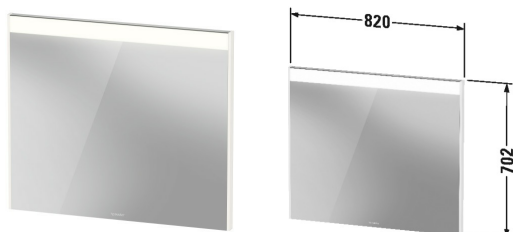

**Brioso Mirror with lighting # BR7022**

| &lt; 820 mm &gt; |

Mirror with lighting	Dimension	Weight	Order number
IP 44, cEGS/IAPMO®*. LED single light field, external switch, LED (lifespan > 30.000 hours), LED module fixed install, Energy class: A+, Mirrors require a GFCI 110 V 60 Hz power source. Flat plug will be supplied with mirror., LED module 4000 Kelvin light colour, 13 W			
<b>Colors</b>			
M07 Concrete Grey Matt Decor M18 White Matt Decor M21 Walnut Dark Decor M22 White High Gloss Decor M43 Basalt Matt Decor M49 Graphite Matt Decor M53 Chestnut Dark Decor M75 Linen Decor M79 Natural Walnut Decor M91 Taupe Matt Decor			
<b>Variant</b>			
	820 x 35 mm		BR7022
<b>Infobox</b>			
# BR 7021, BR 7022 and BR 7023 available from stock: 22- White High Gloss, on/off function only with external wall switch possible, Our mirrors and mirror cabinets have to be connected to an uninterruptible power supply, * Complies with following standards: UL 962 and CSA C22.2 No. 12-1982			