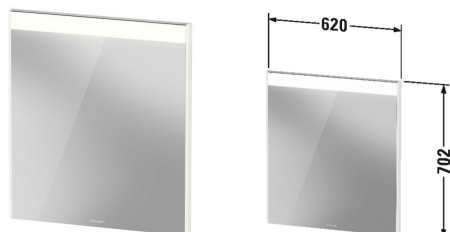

**Brioso Mirror with lighting # BR7021**

| &lt; 620 mm &gt; |

Mirror with lighting	Dimension	Weight	Order number
IP 44, cEGS/IAPMO®*. LED single light field, external switch, LED (lifespan > 30.000 hours), LED module fixed install, Energy class: A+, Mirrors require a GFCI 110 V 60 Hz power source. Flat plug will be supplied with mirror., LED module 4000 Kelvin light colour, 10 W			
<b>Colors</b>			
M07 Concrete Grey Matt Decor M18 White Matt Decor M21 Walnut Dark Decor M22 White High Gloss Decor M43 Basalt Matt Decor M49 Graphite Matt Decor M53 Chestnut Dark Decor M75 Linen Decor M79 Natural Walnut Decor M91 Taupe Matt Decor			
<b>Variant</b>			
	620 x 45 mm		BR7021
<b>Infobox</b>			
# BR 7021, BR 7022 and BR 7023 available from stock: 22- White High Gloss, on/off function only with external wall switch possible, Our mirrors and mirror cabinets have to be connected to an uninterruptible power supply, * Complies with following standards: UL 962 and CSA C22.2 No. 12-1982			